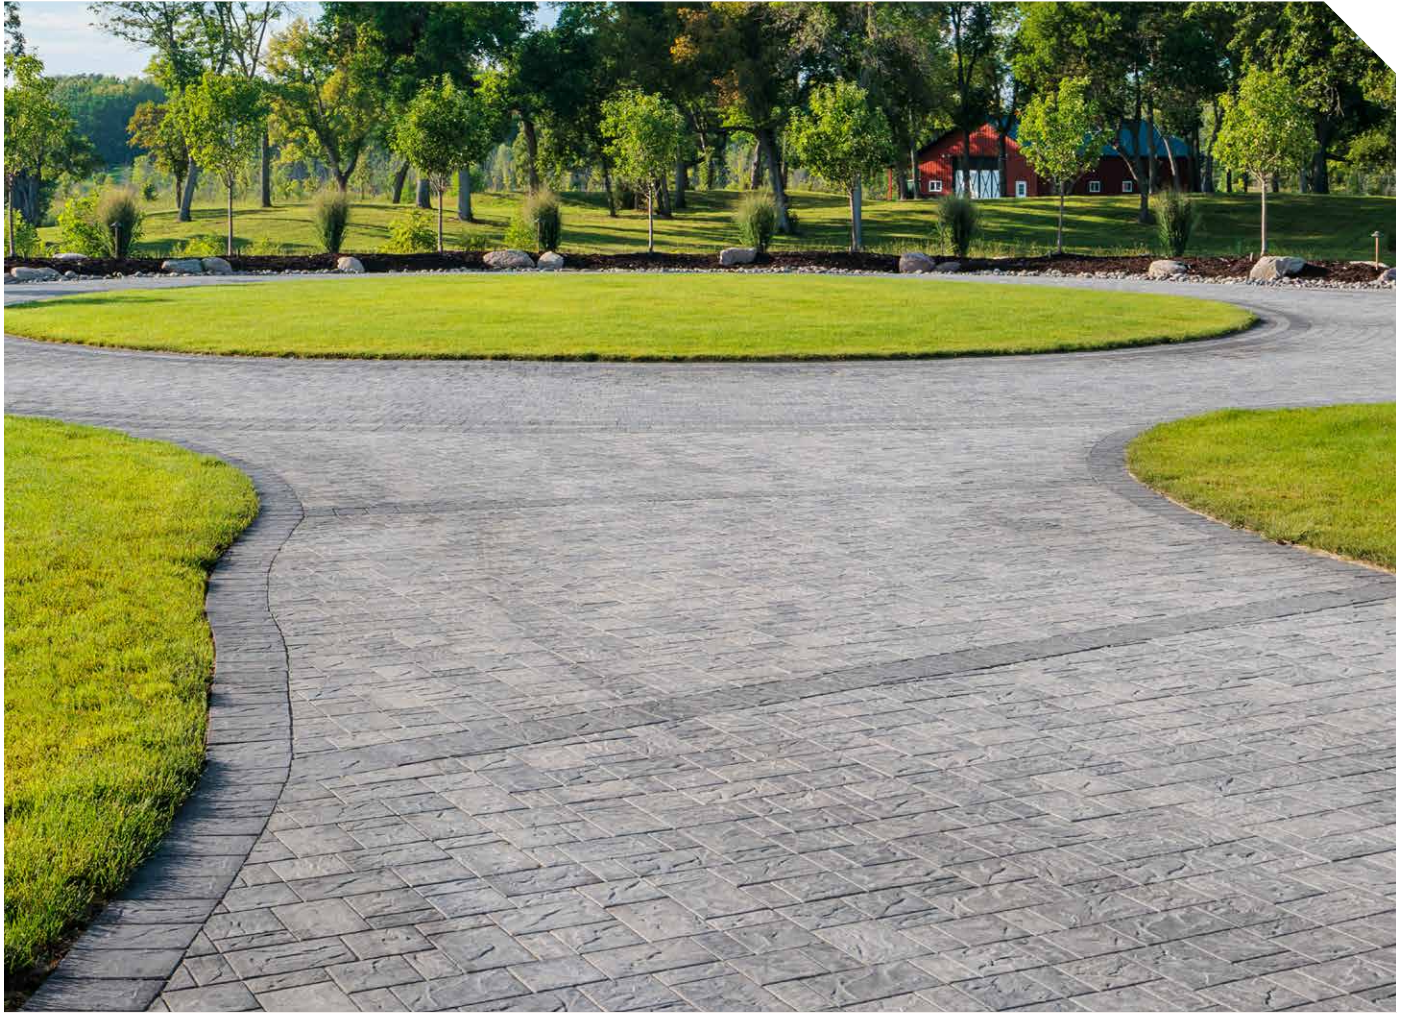

ORIGINS™ 6

3-Piece System | 60mm

Emulating the look and texture of natural stone, this paver system offers earthy tones and a slightly chiseled, yet refined surface that blends with the natural environment.

View the product page on [Beldgard.com](https://Belgard.com) for more information

PALLET LAYOUT

TECHNICAL SPECS

- True 3" increments for simplified design, quoting and ordering
- Compatible with all modular paver lines—look for Modular Sizing icon
- Modular dimensions reduce cuts, installation time, and waste
- Modular compatibility allows more creative pattern options
- Maximized pallet layout for jobsite efficiencies
- Ideal for patios, walkways and residential vehicular applications
- Can be used to construct ADA-compliant pavement