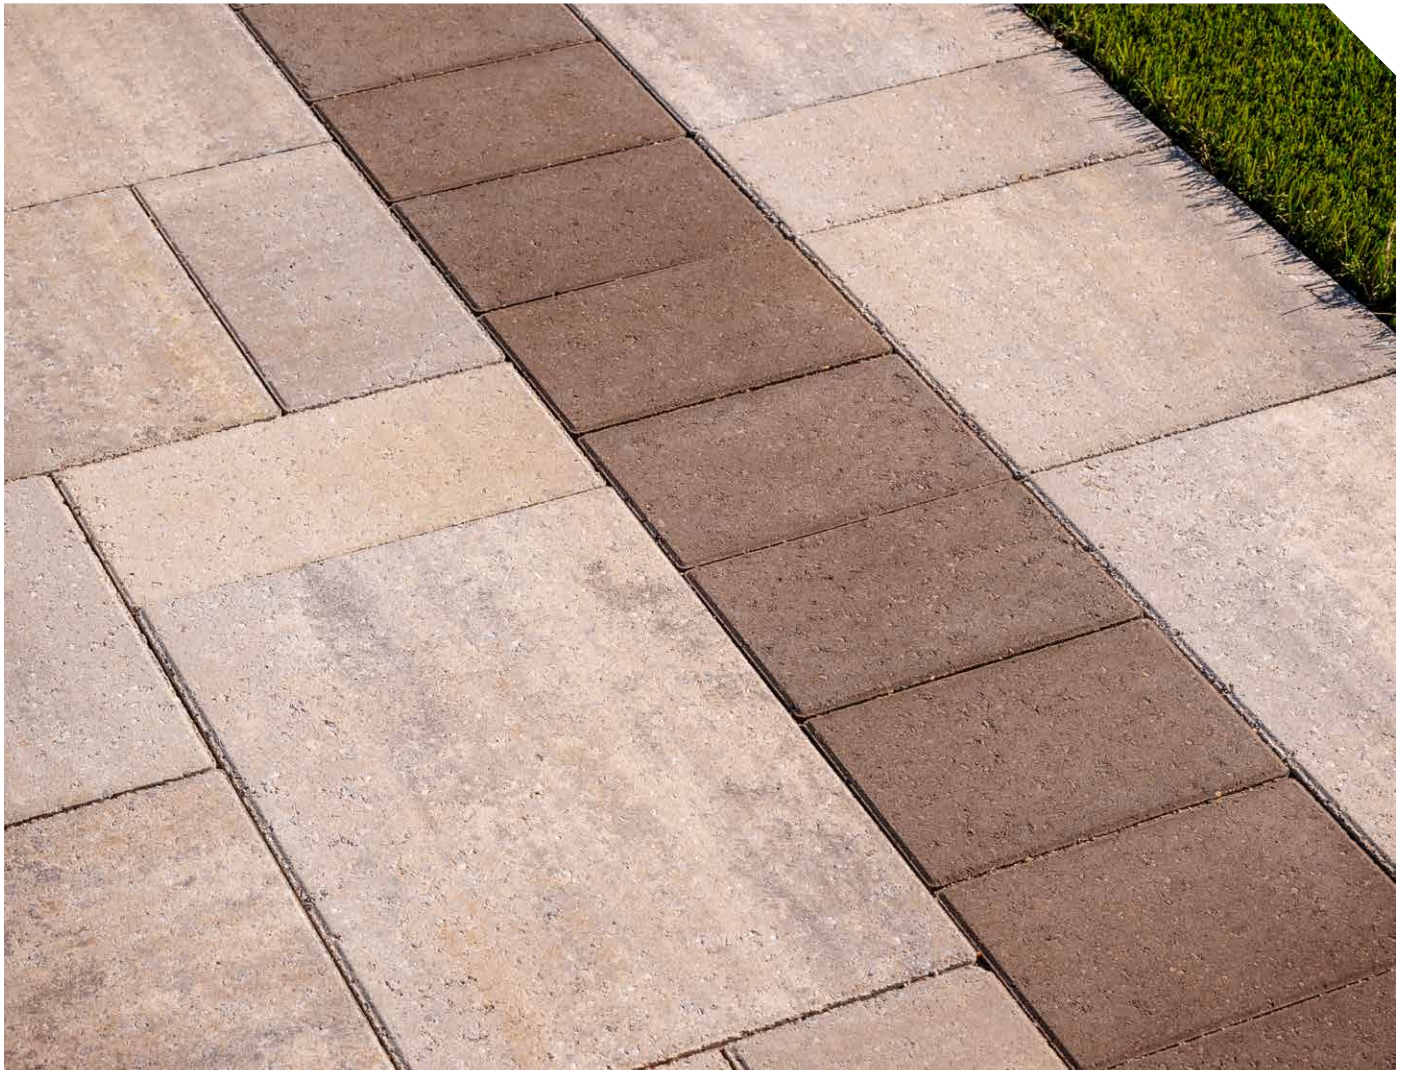

DIMENSIONS™ 6 X 9

Paver | 60mm

Accentuate contemporary style with clean lines and a smooth, linear surface in a shape that is ideal for driveways, borders, inlaid designs and small patios.

MODULAR
SIZING

- True 3" increments for simplified design, quoting and ordering
- Compatible with all modular paver lines—look for Modular Sizing icon
- Modular dimensions reduce cuts, installation time, and waste
- Modular compatibility allows more creative pattern options
- Maximized pallet layout for jobsite efficiencies
- Ideal for borders, accents, walkways, patios and residential driveways
- Surface and micro-chamfer are ADA-compliant and minimize wheelchair vibration