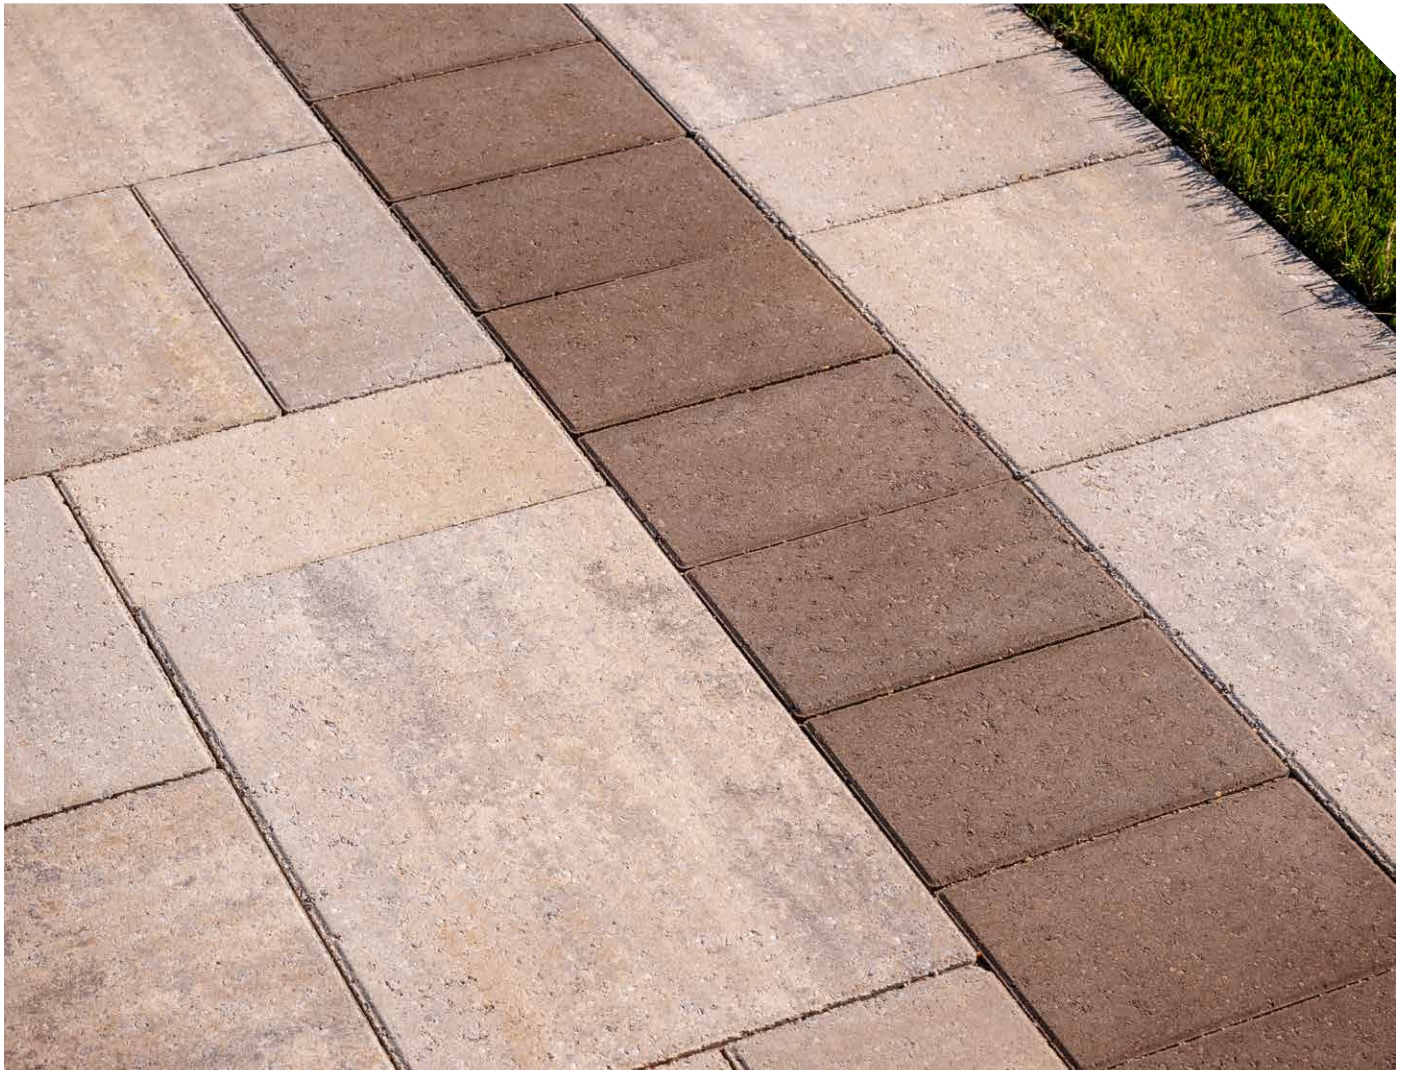

DIMENSIONS™ 6 X 9

Paver | 60mm

Accentuate contemporary style with clean lines and a smooth, linear surface in a shape that is ideal for driveways, borders, inlaid designs and small patios.

MODULAR SIZING

- True 3" increments for simplified design, quoting and ordering
- Compatible with all modular paver lines—look for Modular Sizing icon
- Modular dimensions reduce cuts, installation time, and waste
- Modular compatibility allows more creative pattern options
- Maximized pallet layout for jobsite efficiencies
- Ideal for borders, accents, walkways, patios and residential driveways
- Surface and micro-chamfer are ADA-compliant and minimize wheelchair vibration