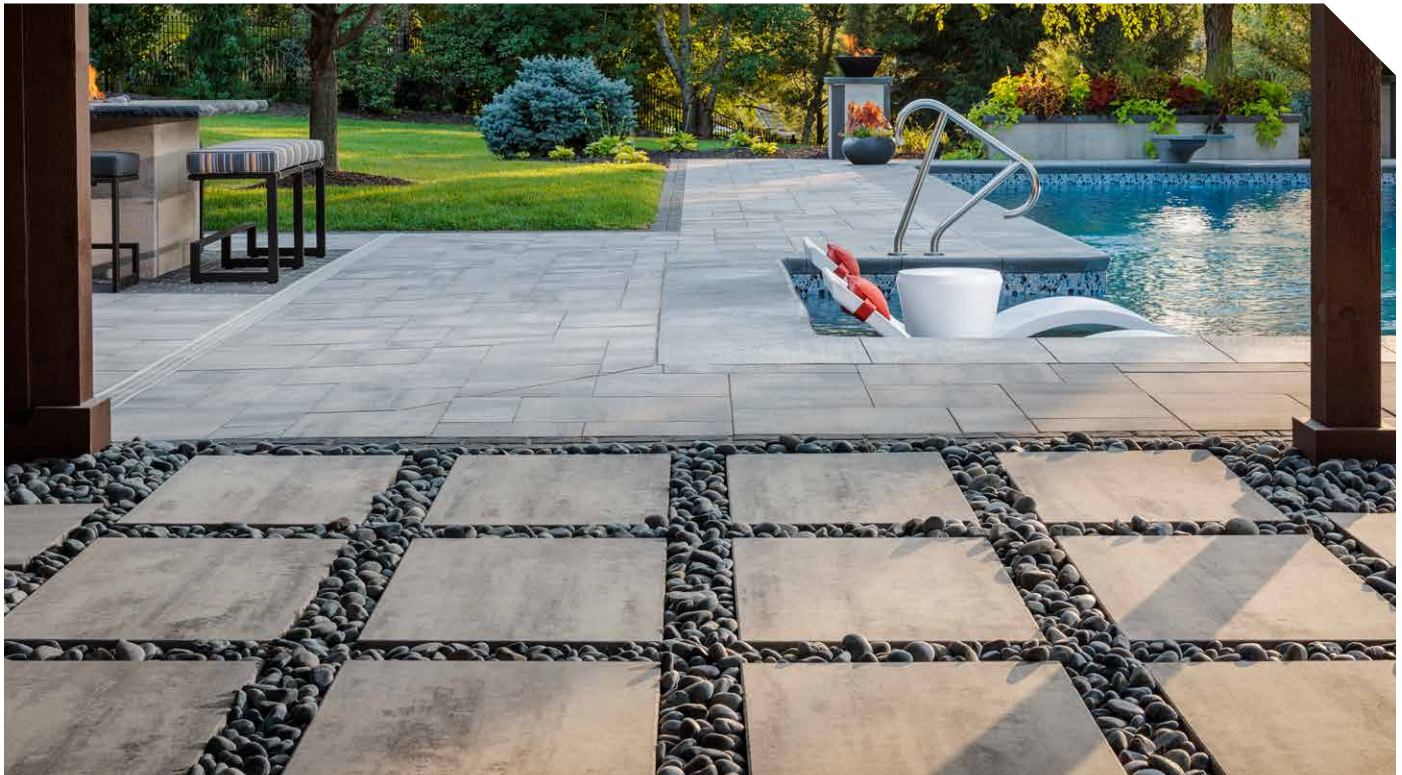

## Slab | 60mm

Expansive sizes, clean lines and a smooth surface create ultra-contemporary designs enriched with DuraFusion Technology for enhanced texture and wear-resistance.

MODULAR  
SIZING

DURAFUSION  
TECHNOLOGY

## TECHNICAL SPECS

- True 3" increments for simplified design, quoting and ordering
- Compatible with all modular paver lines—look for Modular Sizing icon
- Modular dimensions reduce cuts, installation time, and waste
- Modular compatibility allows more creative pattern options
- Maximized pallet layout for jobsite efficiencies
- Ideal for patios, walkways and pool decks
- Surface and micro-chamfer are ADA-compliant and minimize wheelchair vibration