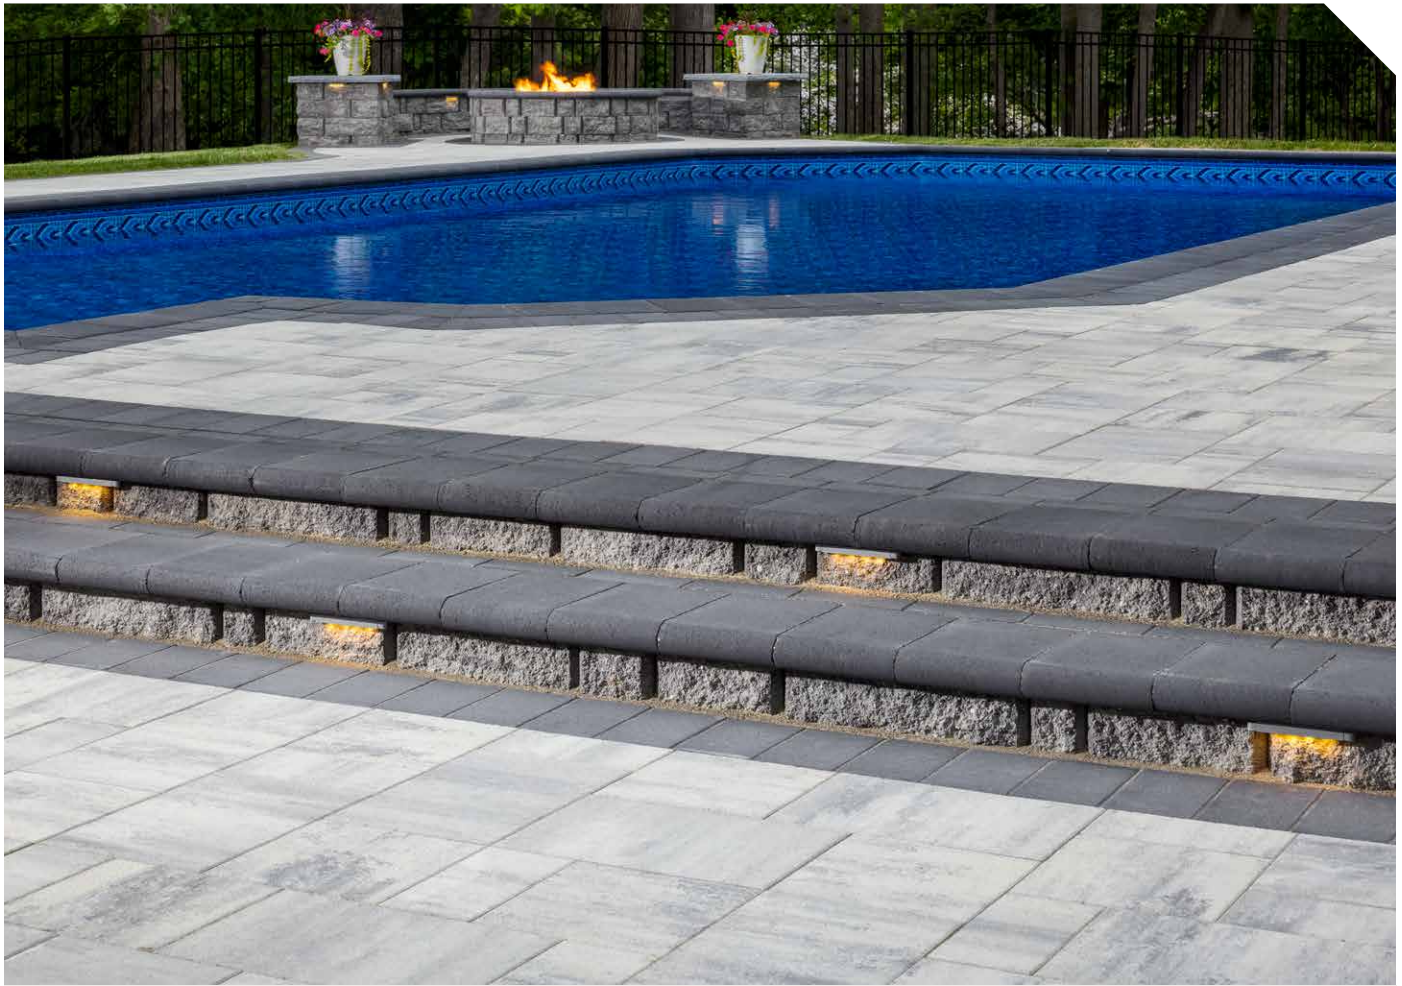

DIMENSIONS™ 12

3-Piece System | 60mm

With the contemporary elegance to complement a variety of architectural styles, this paver's smooth face and crisp, clean lines are enriched with DuraFusion Technology for enhanced color, texture and wear-resistance.

View the product page on [Belgard.com](https://www.belgard.com) for more information

PALLET LAYOUT

TECHNICAL SPECS

- True 3" increments for simplified design, quoting and ordering
- Compatible with all modular paver lines—look for Modular Sizing icon
- Modular dimensions reduce cuts, installation time, and waste
- Modular compatibility allows more creative pattern options
- Maximized pallet layout for jobsite efficiencies
- Ideal for patios, walkways and pool decks
- Surface and micro-chamfer are ADA-compliant and minimize wheelchair vibration