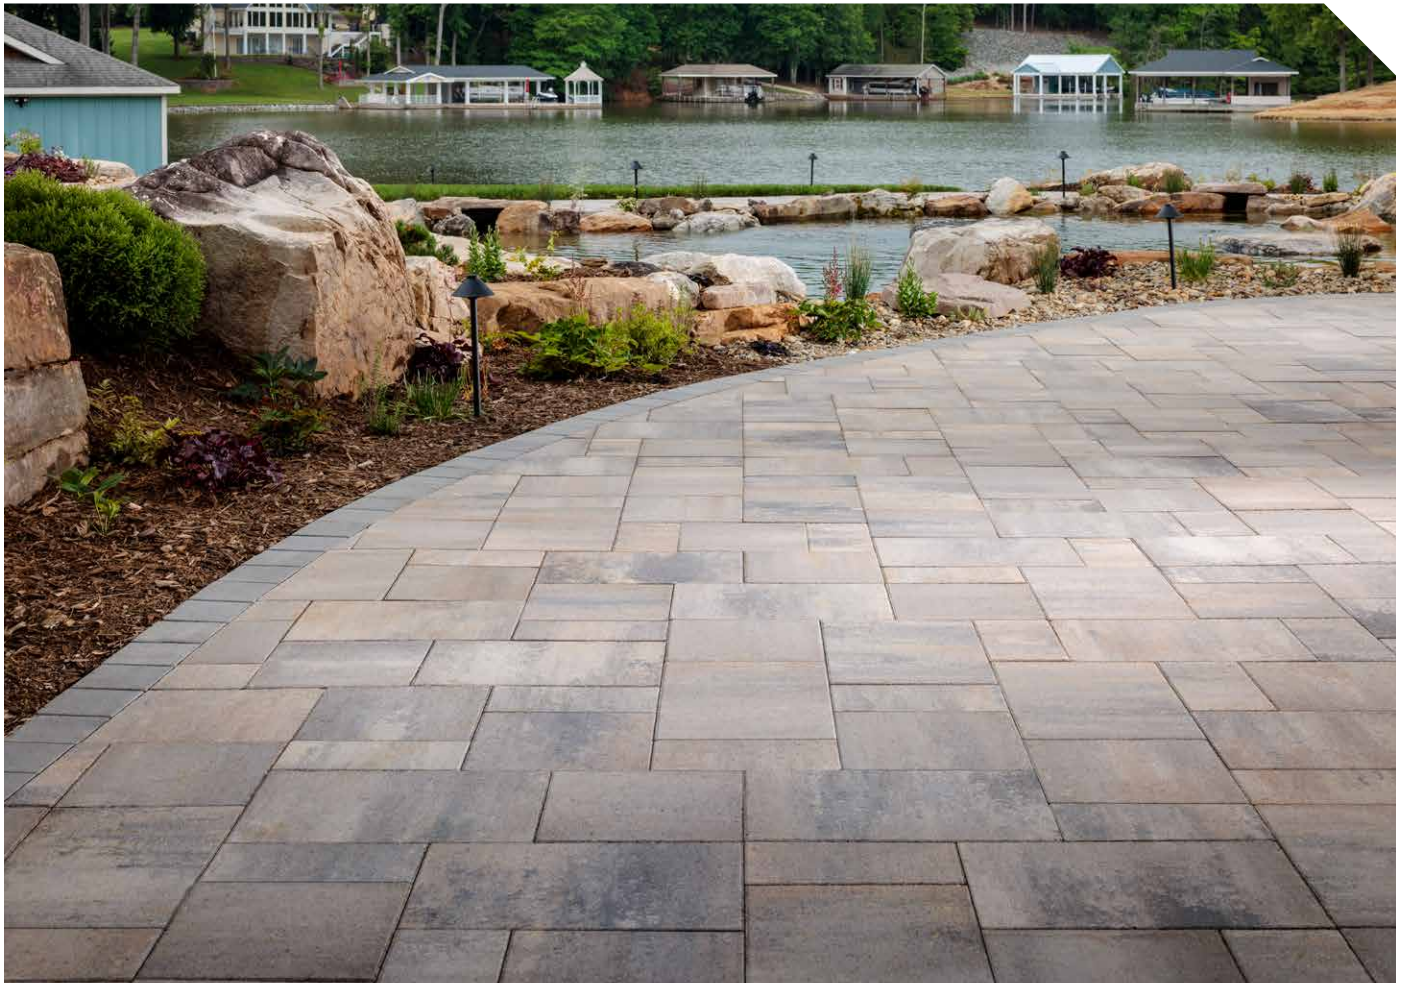

DIMENSIONS™ 12

3-Piece System | 60mm

The smooth face and crisp, clean lines feature a larger format size to provide contemporary elegance that complements a variety of architectural styles.

MODULAR
SIZING

SEPIA

SHADED GRAY

LEARN MORE

View the product page on [Belgard.com](https://www.belgard.com) for more information

PALLET LAYOUT

TECHNICAL SPECS

- True 3" increments for simplified design, quoting and ordering
- Compatible with all modular paver lines—look for Modular Sizing icon
- Modular dimensions reduce cuts, installation time, and waste
- Modular compatibility allows more creative pattern options
- Maximized pallet layout for jobsite efficiencies
- Ideal for patios, walkways and pool decks
- Can be used to construct ADA-compliant pavement