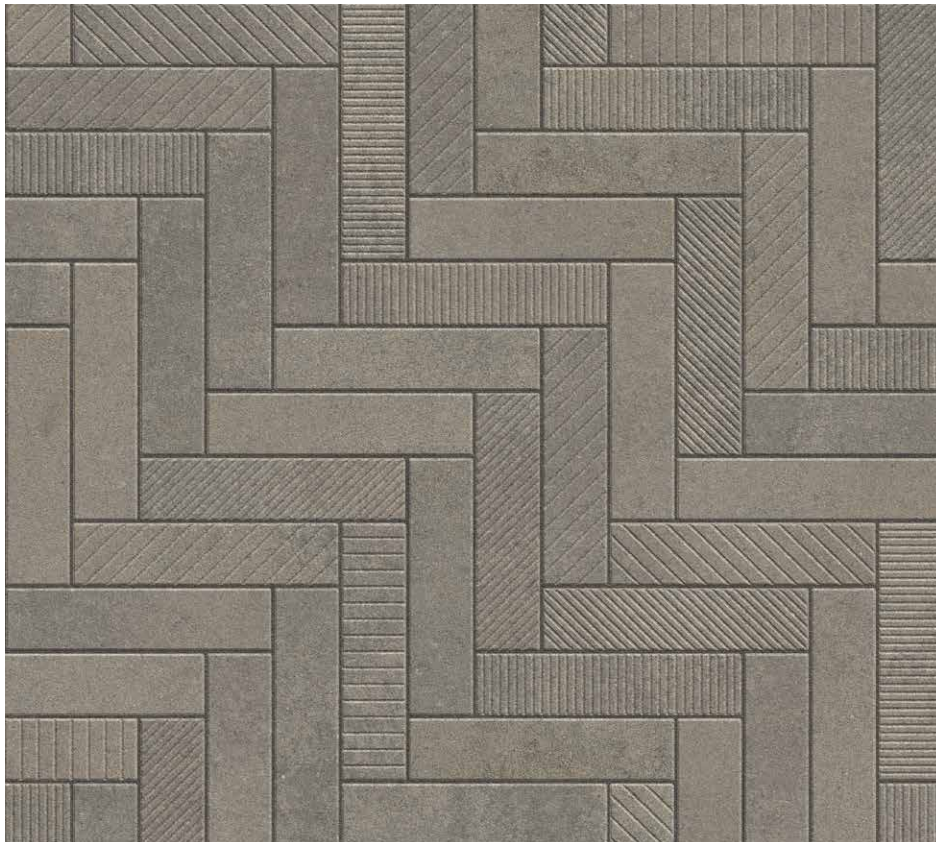

## Paver | 60mm

The plank shape and hand-tooled face are enriched by DuraFusion Technology for enhanced texture and wear-resistance with seven distinct face styles for unique pattern creation.

### SHAPES & SIZES

MIDNIGHT 

SCANDINA GREY 