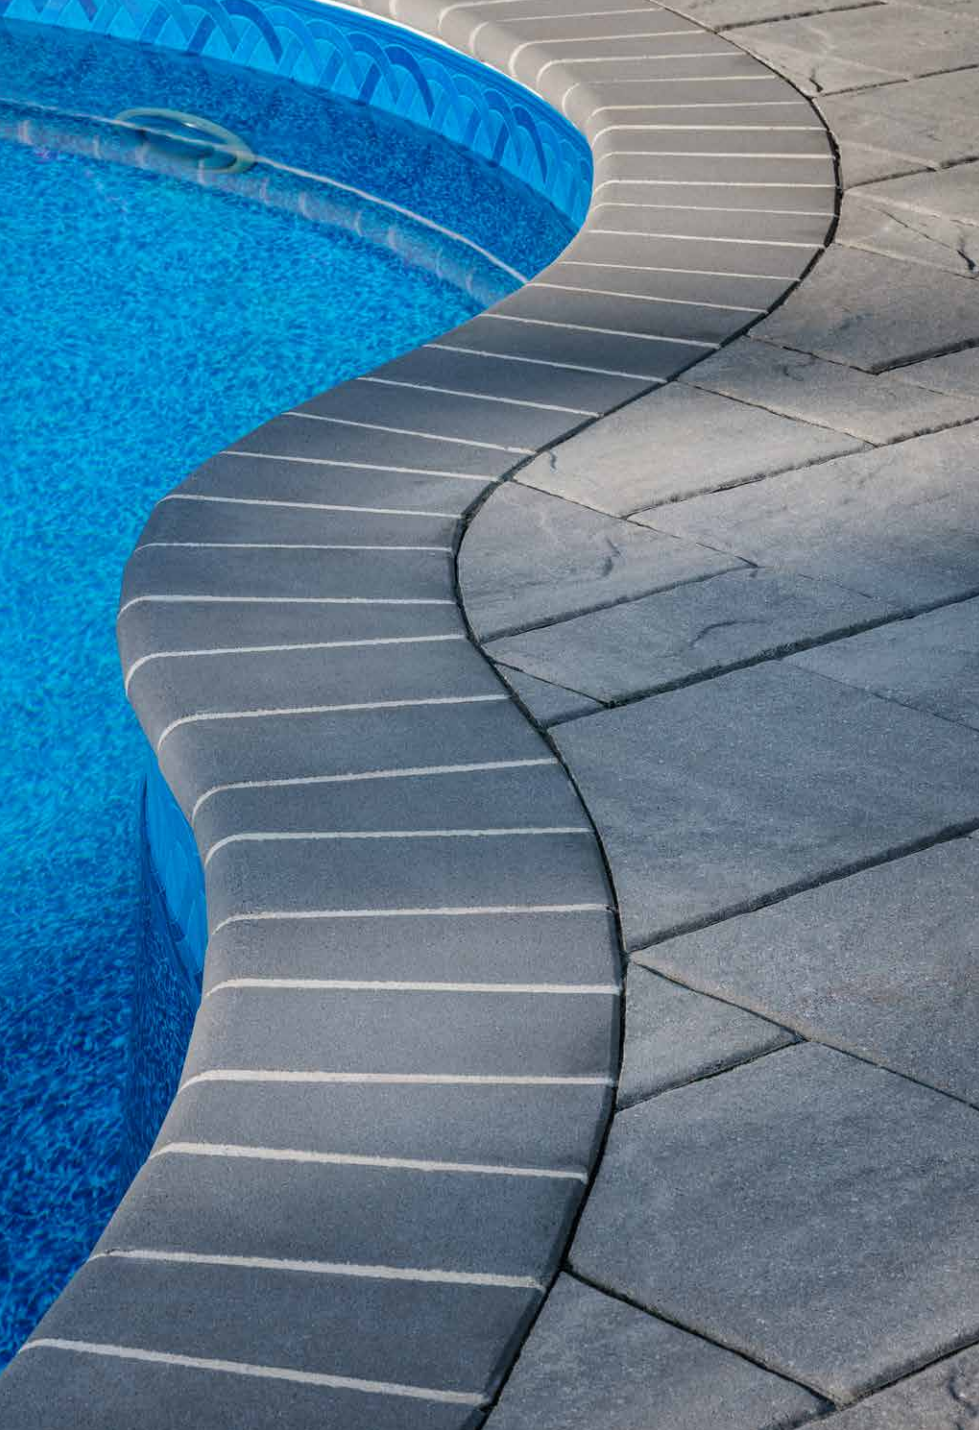

HERITAGE COLLECTION

MARINA™

COPING | 60MM

The smooth surface texture and refined, rounded edges make this bullnose coping a classic finishing touch to enhance pools and a variety of outdoor features.

MIDNIGHT

SABLE BLEND

Due to the natural materials in our products, colors may vary from those shown on the cut sheet. We recommend viewing actual product samples to ensure the perfect color and finish for each project.

FEATURES & BENEFITS

- Classic smooth surface and bullnose edge for a traditional look
- Rounded edges protect feet and hands when getting out of a pool or going up and down steps.
- Offers a stylish, textured edge
- To blend seamlessly with patios.
- Helps pool or spa hold its shape by keeping walls straight and rigid, and protects surrounding area from water damage.
- Ideal as a finishing touch for pools, steps, terraces, columns, seat walls, planters and more