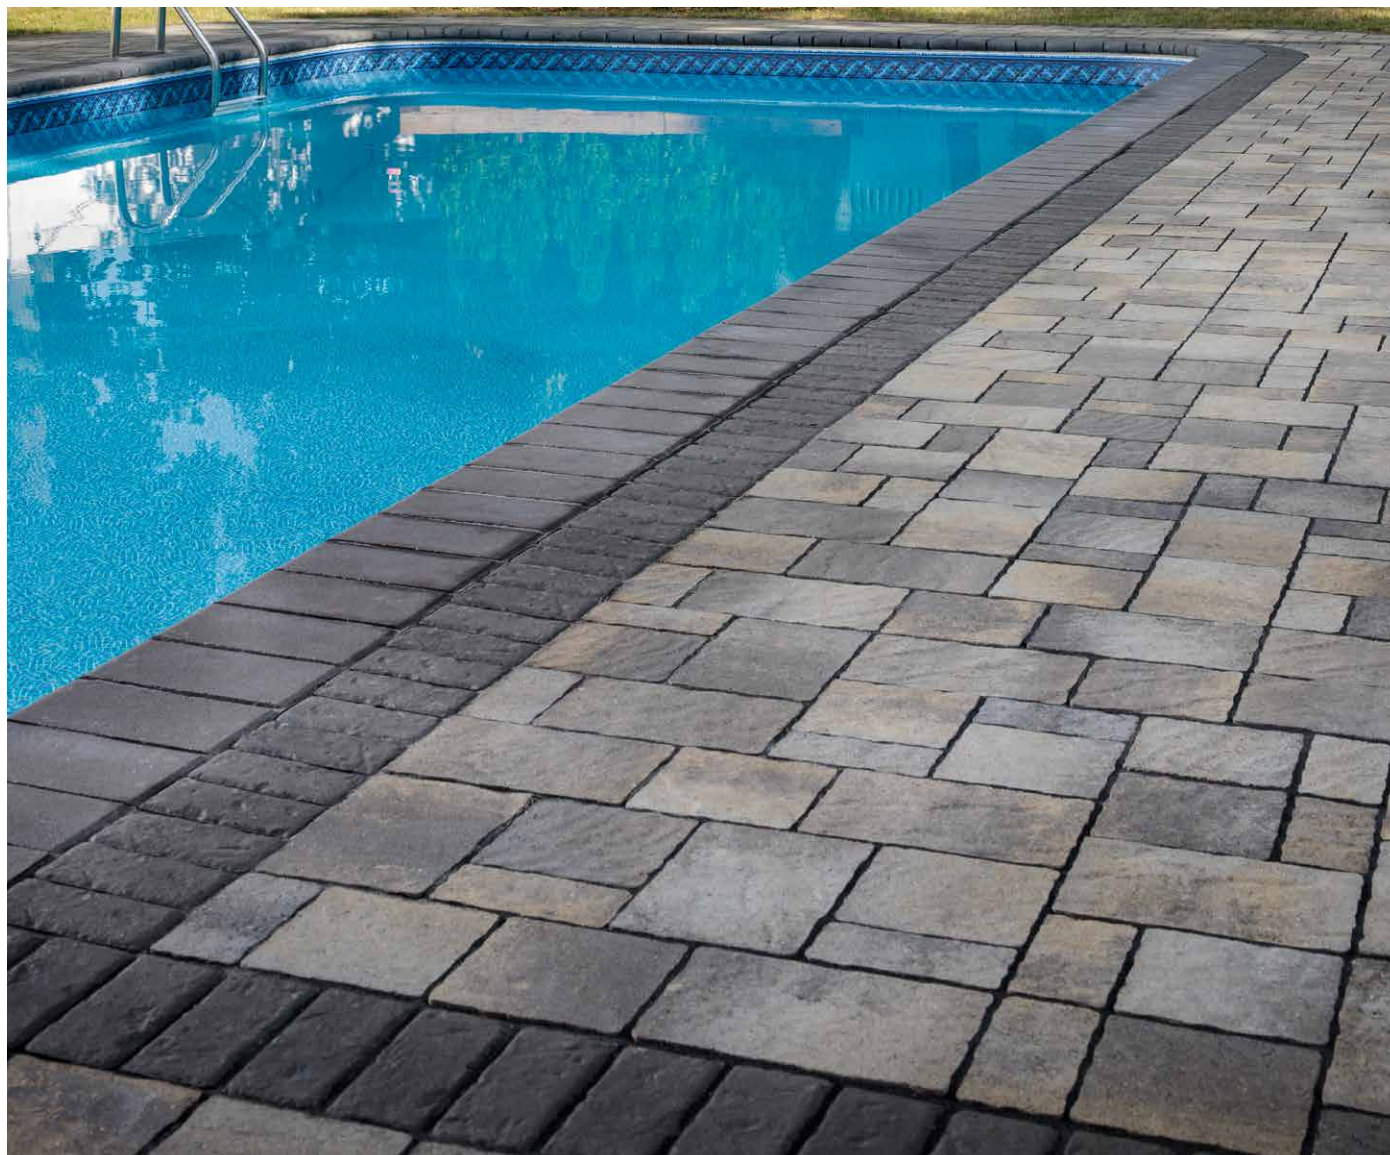

HERITAGE COLLECTION

MARINA™

COPING | 60MM

The smooth surface texture and refined, rounded edges make this bullnose coping a classic finishing touch to enhance pools and a variety of outdoor features.

MIDNIGHT

SABLE BLEND

Due to the natural materials in our products, colors may vary from those shown on the cut sheet. We recommend viewing actual product samples to ensure the perfect color and finish for each project.

FEATURES & BENEFITS

- Classic smooth surface and bullnose edge for a traditional look
- Rounded edges protect feet and hands when getting out of a pool or going up and down steps.
- Offers a stylish, textured edge
- To blend seamlessly with patios.
- Helps pool or spa hold its shape by keeping walls straight and rigid, and protects surrounding area from water damage.
- Ideal as a finishing touch for pools, steps, terraces, columns, seat walls, planters and more