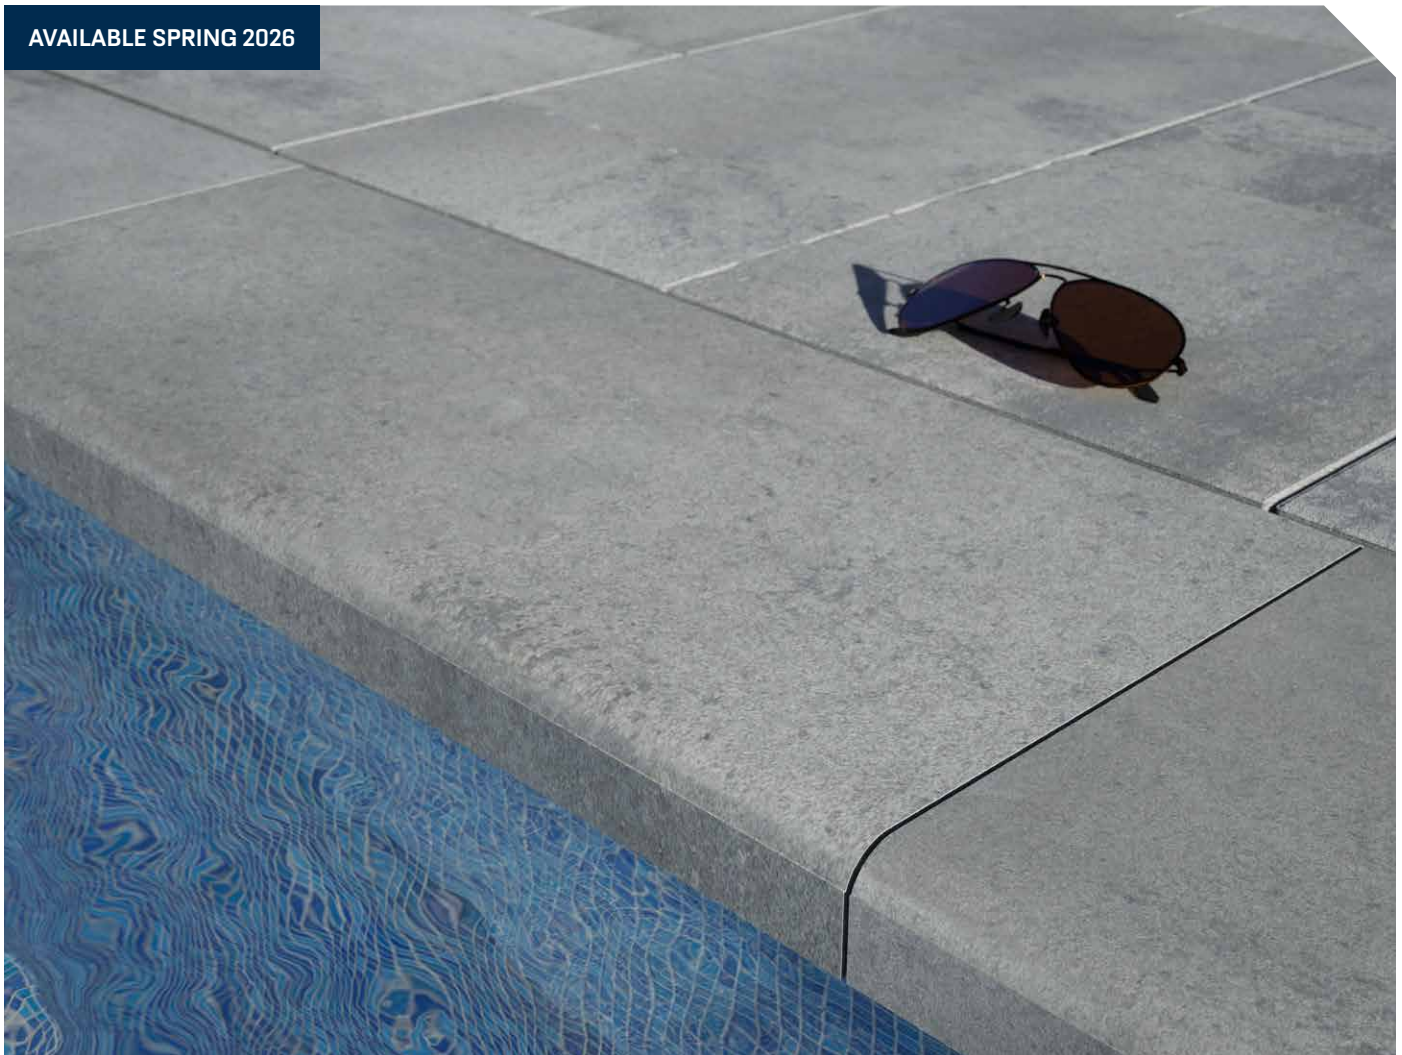

MODENA

Coping | 60mm

Large-format coping with a smooth, architectural face finishes pools, steps, walls and outdoor features with a clean modern edge.

AVAILABLE SPRING 2026

MODULAR
SIZING

DURAFUSION
TECHNOLOGY

View the product page on [Belgard.com](https://www.belgard.com) for more information

PALLET LAYOUT

TECHNICAL SPECS

- Finishes straight pools, steps and wall caps with one coordinated look
- Front finished edge for a clean waterline or tread detail
- True 3" incremental sizing compatible with all modular paver styles—look for Modular Sizing icon
- Edge detail matches Dimensions and Origins pavers for consistent transitions
- Modular dimensions simplify estimating and ordering
- Sizing and dimensions simplify installation and reduce cuts and waste
- Large format, DuraFusion coping option for ultra premium finish