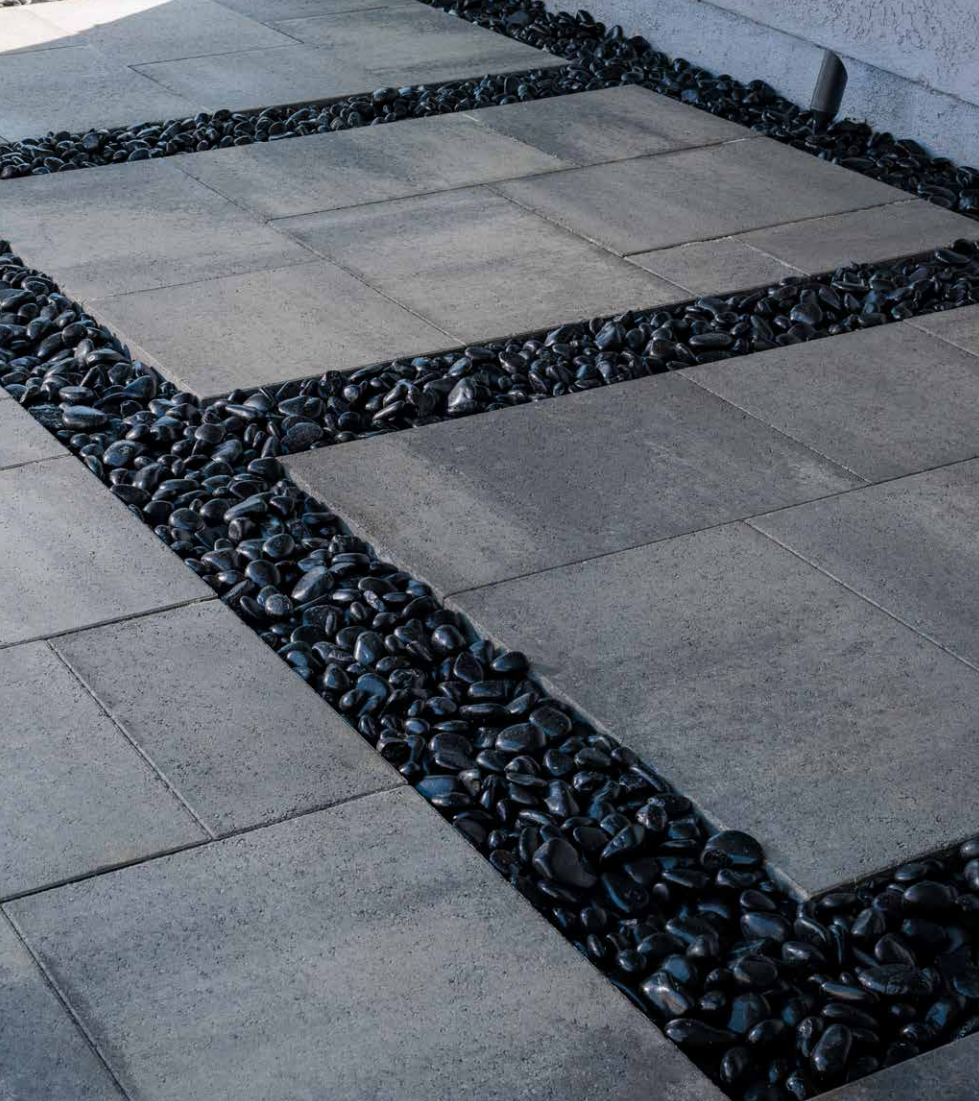

METROPOLITAN COLLECTION

DIMENSIONS™ 18

3-PIECE SYSTEM | 60MM

Versatility meets contemporary design with a multipiece system that features a smooth face and crisp, clean lines.

BELLA

LINEN

RIO

TOSCANA

VICTORIAN

Due to the natural materials in our products, colors may vary from those shown on the cut sheet. We recommend viewing actual product samples to ensure the perfect color and finish for each project.

FEATURES & BENEFITS

- Smooth face with clean, crisp lines
- Contemporary larger format sizing
- Maximized pallet layout for jobsite efficiencies
- Reduced cuts, installation time and waste
- Increased options for creative patterns
- Simplified quoting and design of projects
- Uniform dimensions compatible with other Dimensions paver sizes
- Sizing compatible with other Belgard modular paver lines, like Origins™ and Papyrus™