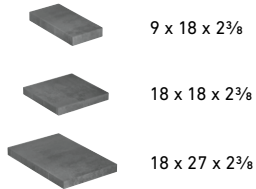

FEATURES & BENEFITS

- Smooth face with clean, crisp lines
- Contemporary larger format sizing
- Maximized pallet layout for jobsite efficiencies
- Reduced cuts, installation time and waste
- Increased options for creative patterns
- Simplified quoting and design of projects
- Uniform dimensions compatible with other Dimensions paver sizes
- Sizing compatible with other Belgard modular paver lines, like Origins™ and Papyrus™

SHAPES & SIZES

DIMENSIONS 18 | 60MM

9 x 18 x 2³/₈

18 x 18 x 2³/₈

18 x 27 x 2³/₈

MODULAR
SIZING

ADA
COMPLIANT

PALLET INFORMATION