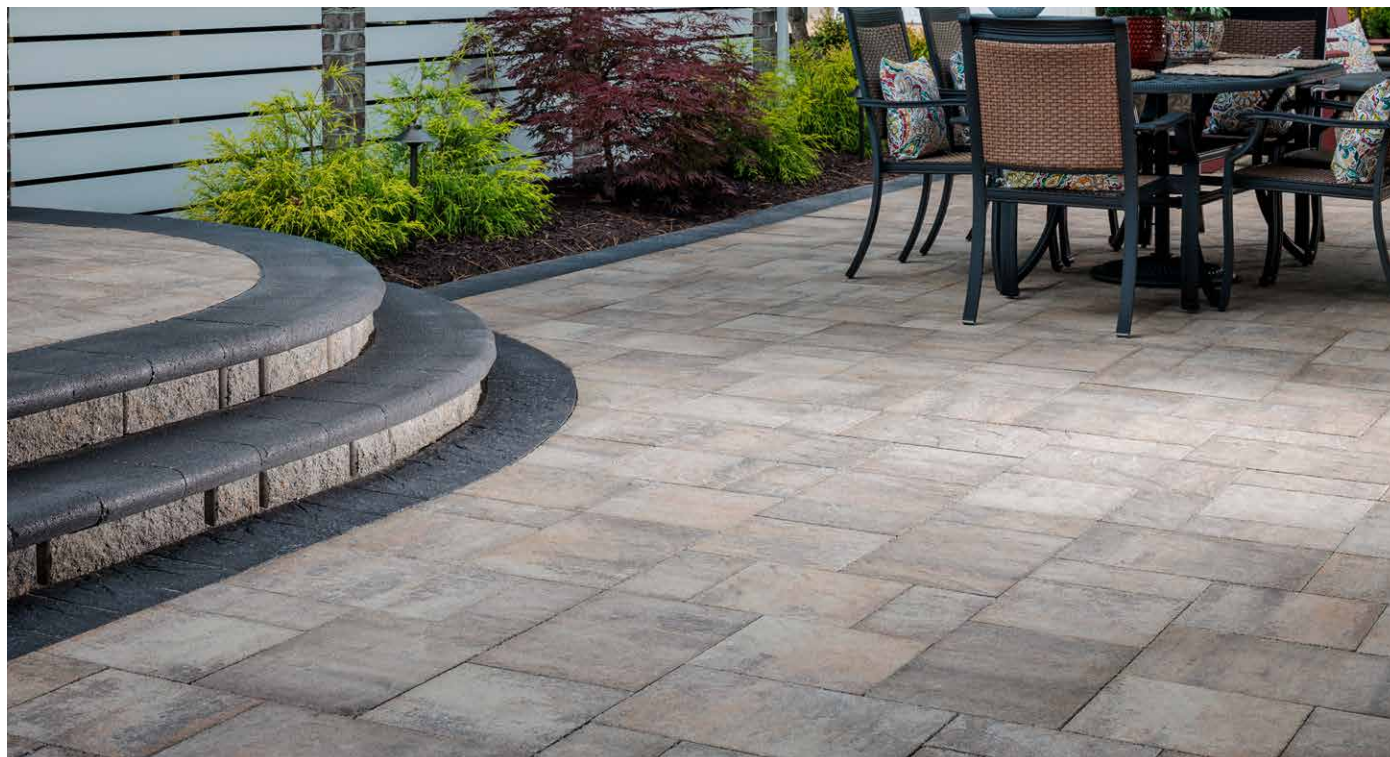

NATURAL COLLECTION

ORIGINS™ 12

3-PIECE SYSTEM | 60MM

Emulating the look and texture of natural stone, this paver system offers earthy tones and a slightly chiseled, yet refined surface that blends with the natural environment.

ASHWOOD

FOSSIL BEIGE

IRON BAY

JAMES RIVER

LINEN BEIGE

NEWPORT GRAY

SHADED GRAY

TEAK

FEATURES & BENEFITS

- Look and feel of natural stone
- Maximized pallet layout for jobsite efficiencies
- Reduced cuts, installation time and waste
- Increased options for creative patterns
- Simplified quoting and design of projects
- Uniform dimensions compatible with other Origen paver sizes
- Sizing compatible with all Belgard modular paver lines, like Dimensions™ and Papyrus™