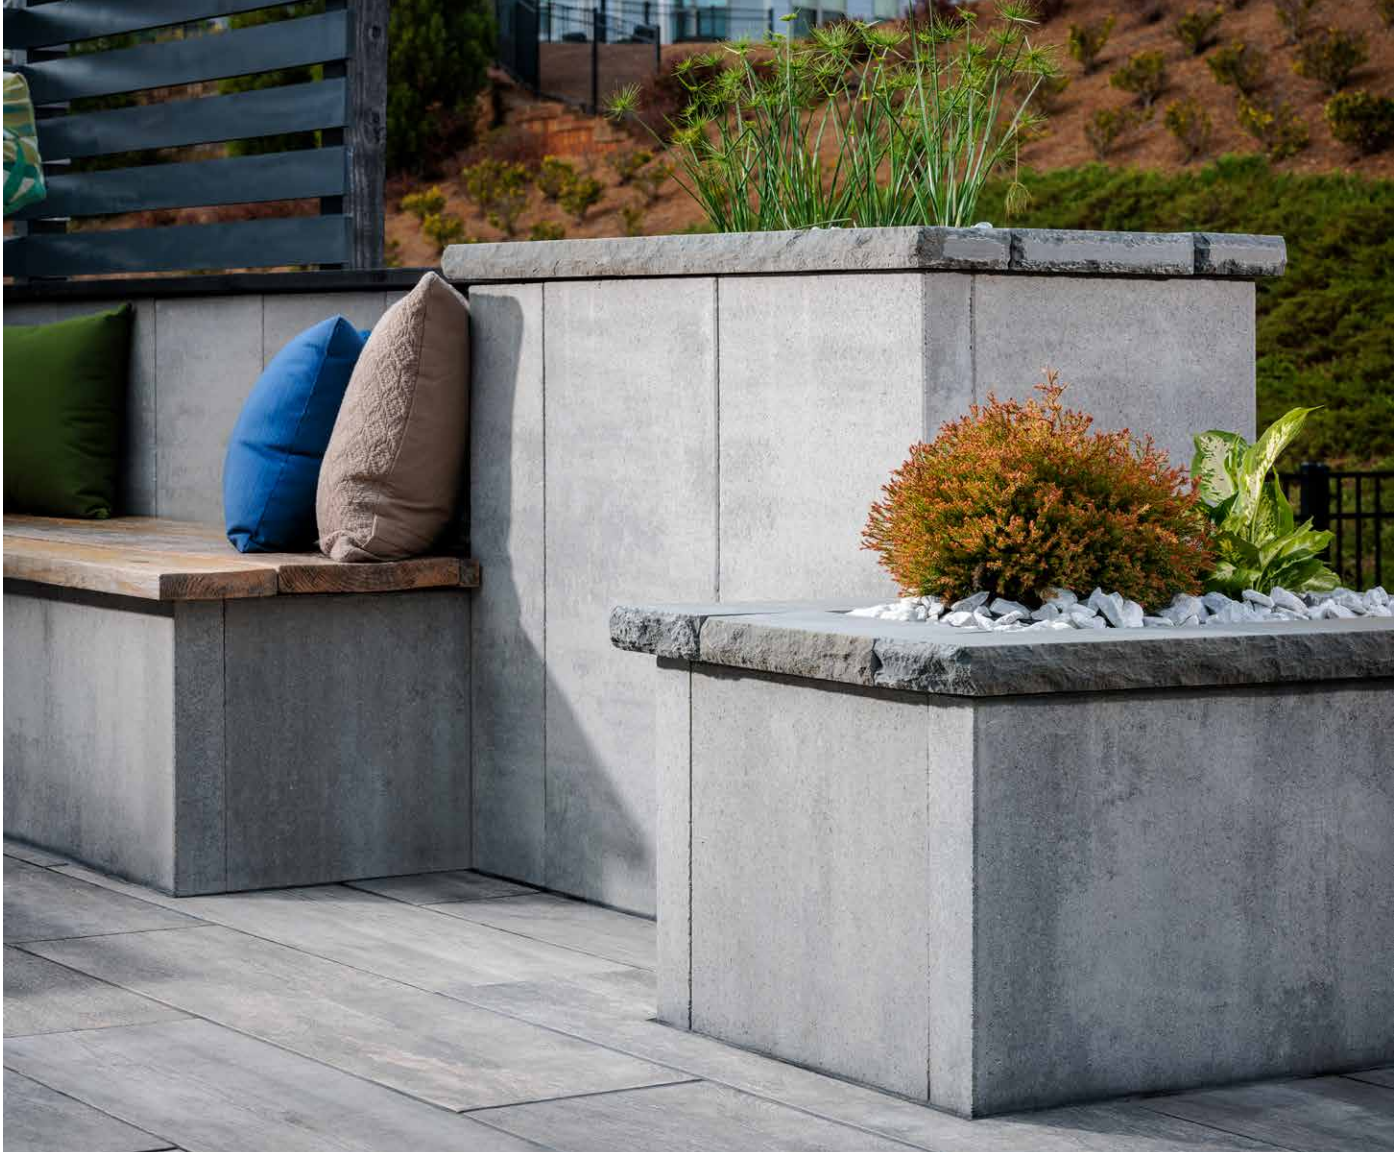

METROPOLITAN COLLECTION

ARTFORMS™

MODULAR PANEL SYSTEM

Innovative large-format modular panels offer contemporary lines and the versatility to create unlimited architectural features for outdoor living spaces.

MIDNIGHT