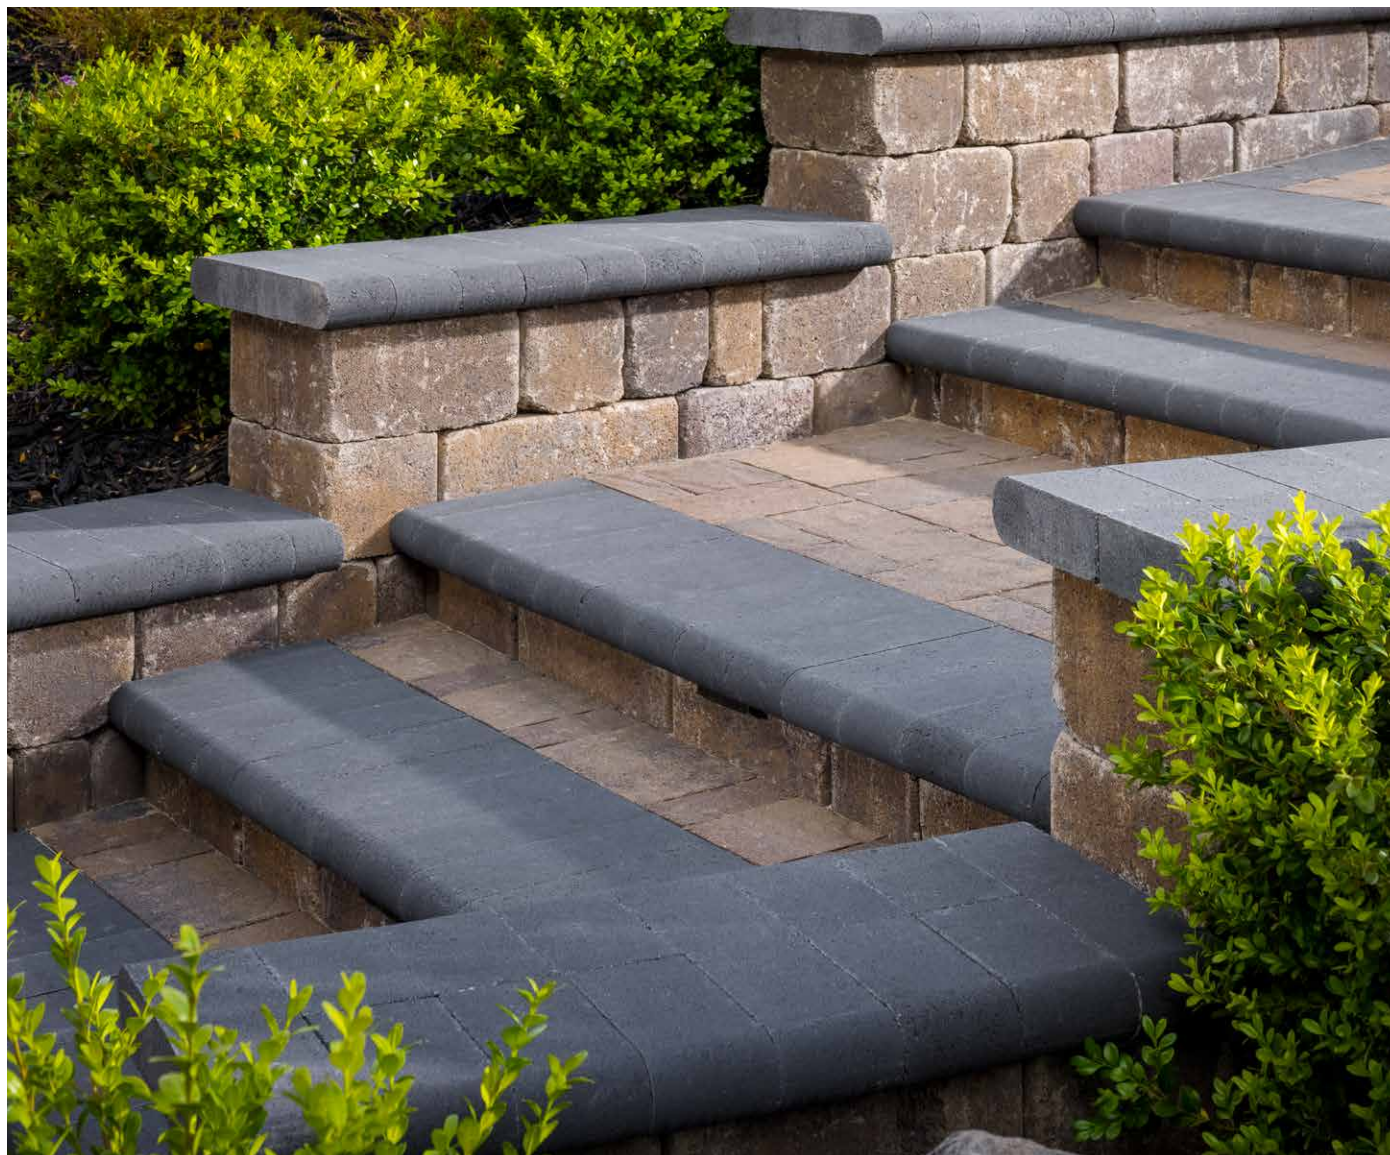

HERITAGE COLLECTION

MARINA™

COPING | 60MM

The smooth surface texture and refined, rounded edges make this bullnose coping a classic finishing touch to enhance pools and a variety of outdoor features.

GRAPHITE

VICTORIAN

Due to the natural materials in our products, colors may vary from those shown on the cut sheet. We recommend viewing actual product samples to ensure the perfect color and finish for each project.

FEATURES & BENEFITS

- Smooth face with classic appeal
- Rounded edges protect feet and hands when getting out of a pool or going up and down steps.
- Helps pool or spa hold its shape by keeping walls straight and rigid, and protects surrounding area from water damage.
- Can be used to provide a finishing touch to steps, planters, walkways, and terraced patios