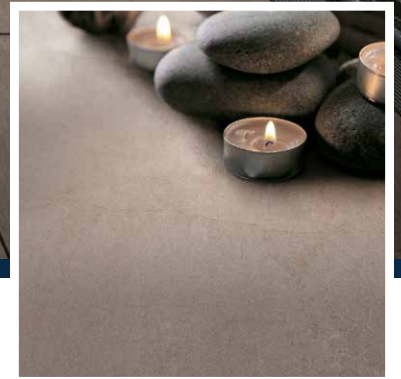

PORCELAIN
COLLECTION 

INTRODUCING NOVEMBER

BELGARD'S NEW PERFORMANCE LINE
OF PORCELAIN PAVERS

FEATURES & BENEFITS

- Characteristics of stone and cement combine for a simple, minimalist look with elegance
- Available in 4 versatile colors with choice of controlled shade variation (< 15 graphics, V2 variation)
- Efficient 24" x 24" size for cost savings
- Color-body, rectified porcelain is made in Italy

SHAPES & SIZES

24 x 24

AVAILABLE COLORS

 **RAIN**
NM01

 **WIND**
NM02

 **WARM**
NM04

 **LAND**
NM05

ELEVATE YOUR SPACE, NOT YOUR BUDGET