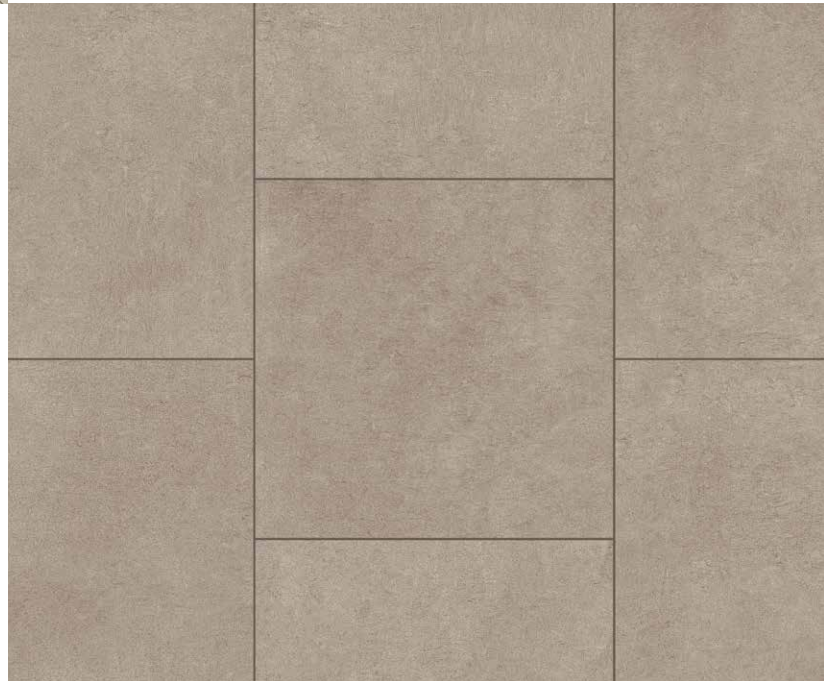

NOVEMBER COLLECTION SMART STYLE, SMART PRICE

With design versatility, November porcelain pavers are a smart, affordable choice for creating trend-forward aesthetics. Made for outdoor living, they are designed to retain their visual appeal through Colorfast Technology and stain-and scratch-resistance. Their non-slip surface is simple to clean.