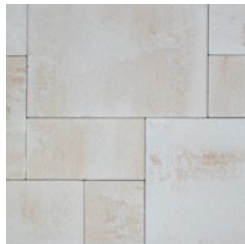

MODULAR SIZING

Sized in 3-inch increments for seamless integration

🔥 AVAILABLE COLORS

 ANTHRACITE

 HICKORY

 SEPIA

 SCANDINA GRAY

 SHADED GRAY