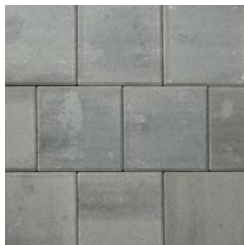

MODULAR SIZING

Sized in 3-inch increments for seamless integration

🔥 AVAILABLE COLORS

 ANTHRACITE

 HICKORY

 SEPIA

 SCANDINA GRAY

 SHADED GRAY