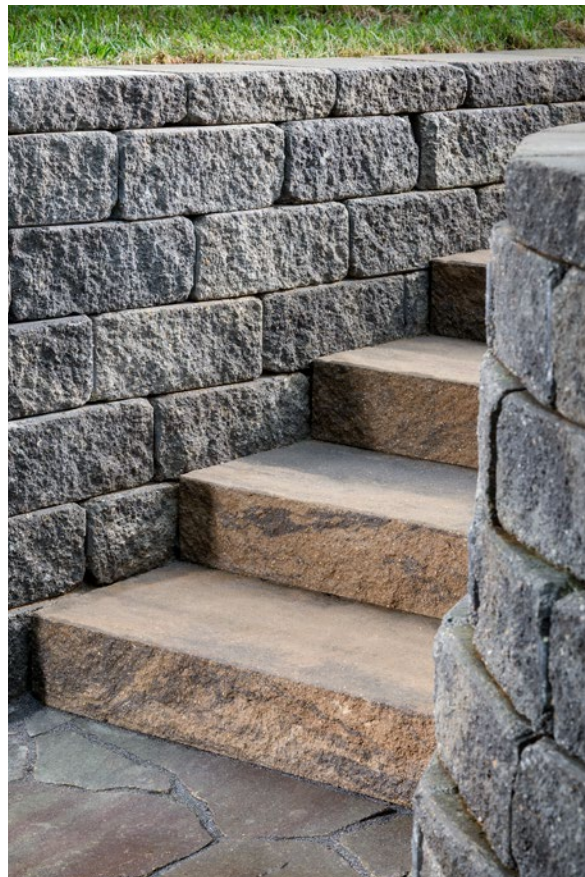

GRANIKA STEP

THE NATURAL BEAUTY OF QUARRIED GRANITE STEPS
WITH WORN STONE TOPS

BELGARD
PAVES THE WAY™

GRANIKA STEP

THE NATURAL BEAUTY OF
QUARRIED GRANITE STEPS WITH
WORN STONE TOPS

🔍 FEATURES & BENEFITS

- Double-sided texture and two unique faces on the rise allow steps to be rotated for optimal aesthetics
- Smooth sides allow steps to be placed side by side for longer treads
- Granite-like texture on tread surface
- Even bottom and consistent size offer installation ease
- Palletized for easy removal by skid-steer loader
- Dry-cast production provides consistent color throughout unit
- Riser faces are uniquely designed to nest together, creating an optional landing with a narrow joint

📦 SHAPES & SIZES

STEP UNIT

6 x 38 x 16

Check with your local Belgard Representative for product availability and color options.

BELGARD® | PAVES
THE WAY

For more info, visit Belgard.com

Oldcastle APG - A CRH Company
400 Perimeter Center Terrace, Ste. 1000
Atlanta, GA 30346
Ph: (678) 461-2838