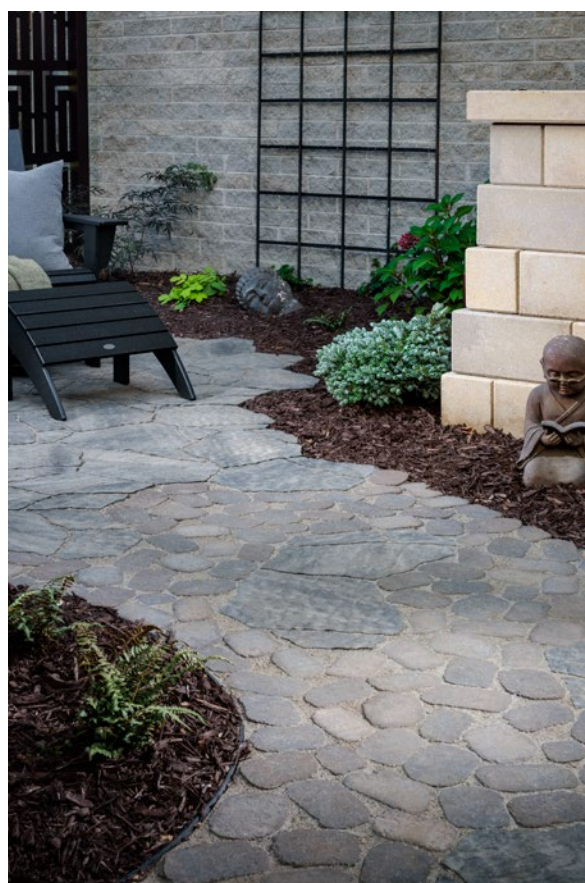

BELGIAN COBBLE[®]

PAVER

MULTI-PIECE SYSTEM THAT EMULATES THE NATURAL
LOOK OF RIVER STONE

BELGIAN COBBLE®

PAVER

MULTI-PIECE SYSTEM THAT EMULATES THE NATURAL LOOK OF RIVER STONE

✔ FEATURES & BENEFITS

- Seven unique shapes create a random pattern
- Installed as a standard system
- Larger joints between pavers allow Belgian Cobble to be installed as a permeable paver option with sitespecific engineering and proper base, bedding and joint aggregate material
- Can also be used for accents or borders
- The use of Techniseal's polymeric jointing sand is recommended for non-permeable applications

📦 SHAPES & SIZES

7-PIECE | 60MM *Shown as a grouping*

Variable x 2%

Check with your local Belgard Representative for product availability and color options.