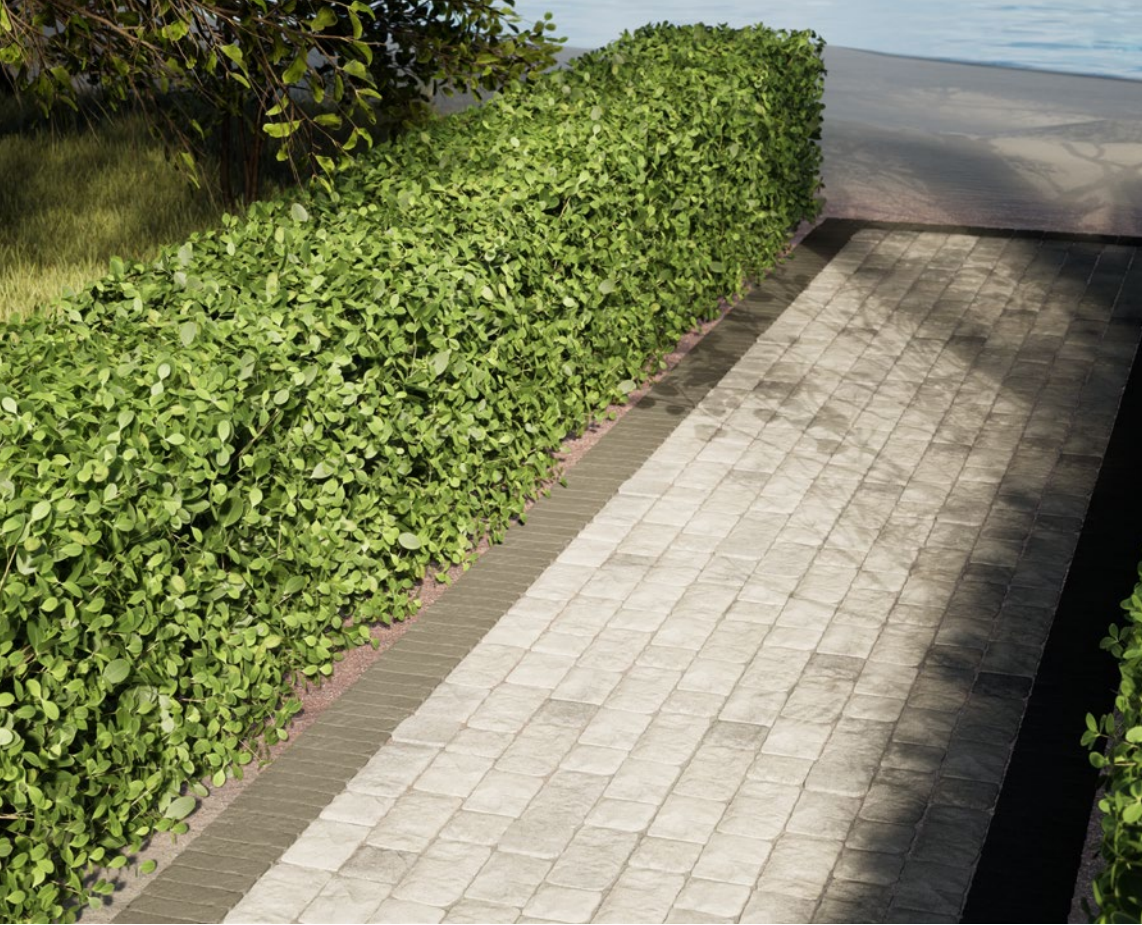

CHARLESTONE™

PAVER

TIME HONED HAND-COBBLED APPEARANCE
WITH OLD WORLD-CHARM

CHARLESTONE™

PAVER

TIME HONED HAND-COBBLED APPEARANCE WITH OLD-WORLD CHARM

✔ FEATURES & BENEFITS

- Timeless look of hand-cobbled stone
- Sized in true 3-inch increments for simplified estimating and ordering
- Reduced cuts and waste
- Compatible in sizing with Origins™ and Dimensions™ paver lines
- Pallet optimized for both mechanical and manual installation

📦 SHAPES & SIZES

3-PIECE MODULAR | 60MM

6 x 6 x 2³/₈

6 x 9 x 2³/₈

6 x 12 x 2³/₈

Check with your local Belgard Representative for product availability and color options.

BELGARD® | PAVES THE WAY

For more info, visit Belgard.com