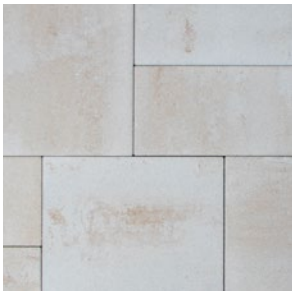

PAPYRUS™

PAVER

A UNIQUE ORGANIC TEXTURAL EXPERIENCE WITH THE TOUCH OF MODERN ELEGANCE

✔ FEATURES & BENEFITS

- Clean modern edges, with a unique face that mimics the look of hand-tooled striations and the texture of organic textiles
- True 3" increments for optimized pallet layouts and jobsite efficiencies
- Reduced cuts, installation time and waste
- Increased options for creative patterns
- Simplified quoting and design of projects
- Uniform dimensions compatible with other modular paver lines like Origins™ and Dimensions™

🔹 AVAILABLE COLORS

SEPIA