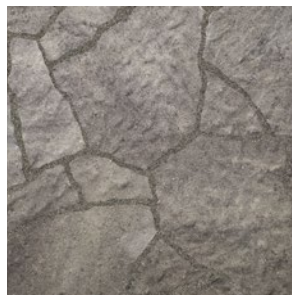

MEGA-ARBEL®

PATIO SLAB

IRREGULAR SHAPES AND TEXTURED SURFACE CREATE OUTDOOR SPACES THAT FLOW INTO THE SURROUNDING LANDSCAPE

☑ FEATURES & BENEFITS

- Large, dramatic scale that mimics natural stone
- Features a range of natural colors and blends
- Irregular interlocking system that utilizes a no-repeat pattern

🔥 AVAILABLE COLORS

RIO

📦 SHAPES & SIZES

PATIO SLAB | 60MM

15³/₈ x 21 x 3¹/₈

BELGARD® | PAVES THE WAY

For more info, visit Belgard.com

CPM
4110 192nd St. East
Tacoma, WA 98446
Ph: 844-371-5138

© 2022 Oldcastle® APG, Inc. A CRH Company. All Rights Reserved.
Revised: 12/07/22 BEL22-412_CPM