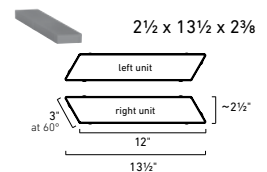

📐 SHAPES & SIZES

6" HEXAGON

12" DIAMOND

3 X 12" PARALLELOGRAM

6 X 18" PARALLELOGRAM

🔥 AVAILABLE COLORS

FOUNDRY

GRAPHITE