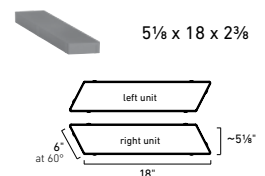

📐 SHAPES & SIZES

6" HEXAGON

12" DIAMOND

3 X 12" PARALLELOGRAM

6 X 18" PARALLELOGRAM

🔥 AVAILABLE COLORS

FOUNDRY

GRAPHITE