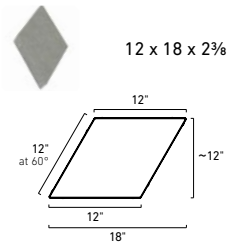

✔ FEATURES & BENEFITS

- Smooth face
- Contemporary aesthetic
- All shapes sized to work together. Also compatible with Origins™ and Dimensions™ paver lines.
- Reduced cuts, installation time and waste
- Increased options for creative patterns

📐 SHAPES & SIZES

6" HEXAGON

12" DIAMOND

3 X 12" PARALLELOGRAM

6 X 18" PARALLELOGRAM

🔥 AVAILABLE COLORS

FOUNDRY

GRAPHITE