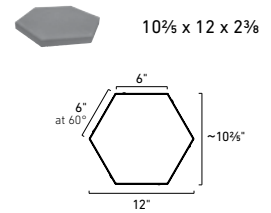

GEOMETRIC SHAPES

PAVER

USE ULTRAMODERN OR ART DECO PAVER DESIGNS TO ADD VISUAL INTEREST TO BORDERS, INLAYS AND PATIOS

GEOMETRIC SHAPES

PAVER

USE ULTRAMODERN OR ART DECO PAVER DESIGNS TO ADD VISUAL INTEREST TO BORDERS, INLAYS AND PATIOS

📐 SHAPES & SIZES

6" HEXAGON

12" DIAMOND

3 X 12" PARALLELOGRAM

6 X 18" PARALLELOGRAM

🔥 AVAILABLE COLORS

FOUNDRY

GRAPHITE