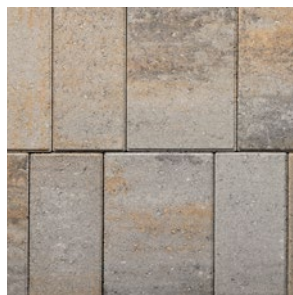

CATALINA GRANA[®]

PAVER

CRISP, CLEAN LINES AND A SMOOTH, LINEAR SURFACE
CREATE A CONTEMPORARY FEEL

BELGARD
PAVES THE WAY[™]

CATALINA GRANA[®]

PAVER

CRISP, CLEAN LINES AND A SMOOTH, LINEAR SURFACE CREATE A CONTEMPORARY FEEL

🔥 AVAILABLE COLORS

BELLA

RIO

SIERRA

SONORAN GRAY

VICTORIAN

📏 SHAPES & SIZES

3-PIECE MODULAR