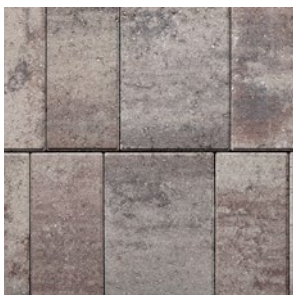

CATALINA GRANA[®]

PAVER

CRISP, CLEAN LINES AND A SMOOTH, LINEAR SURFACE
CREATE A CONTEMPORARY FEEL

BELGARD
PAVES THE WAY[™]

CATALINA GRANA[®]

PAVER

CRISP, CLEAN LINES AND A SMOOTH, LINEAR SURFACE CREATE A CONTEMPORARY FEEL

🔥 AVAILABLE COLORS

BELLA

RIO

SIERRA

SONORAN GRAY

VICTORIAN

📏 SHAPES & SIZES

3-PIECE MODULAR