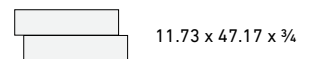

NOON

WOOD FINISH

THE WARMTH OF NATURAL WOOD WITH THE ELEGANCE OF A GLOSSY FINISH

FEATURES & BENEFITS

- Incredibly high breakage loads, up to 3,000 pounds
- High density and ultra-low absorption rate creates a tight surface texture and fends off surface mold, moss, dirt and other types of stains
- Modular for faster installation,
- Unaffected by alkalis, acids, chemical agents, salt and other de-icing materials.
- Can be cleaned with normal household cleaners and even pressure washed with a low pressure washing device.*
- Structured top textures create non-slip surfaces.
- Freeze thaw resistant—100% frost-free and properties remain unaltered at temperatures ranging from -51.1° to + 60° C (-60°F to +140°F).

* It is important that all pressure washing of your porcelain pavers be done with a low pressure washer with a maximum of 1600 psi and nothing more powerful. When pressure washing your installation, care should be taken to prevent damage to the grout (adhesive and grout installations) and some re-sanding will be necessary when power washing an installation with sand or polymeric sand joints.

AVAILABLE COLORS

SHAPES & SIZES

8 X 48

12 X 48

UNICO