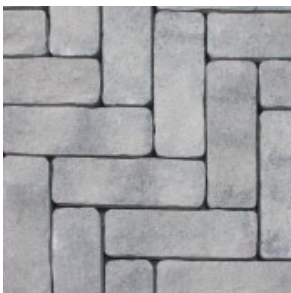

🔥 AVAILABLE COLORS

T² CARMINE

T² MIDNIGHT

T² ROSEWOOD

T² SCANDINA GRAY

T² multiplies the enhancement of TextureGuard™ with the protection of TrueColor™ to offer the highest quality concrete paver available today.

📦 SHAPES & SIZES

PAVER | 60MM

3 x 9 x 2 3/4

BELGARD® PAVES THE WAY

For more info, visit Belgard.com

NORTHFIELD CENTRAL

One Hunt Court
Mundelein, IL 60060
Ph: 877-222-1557

N59 W14909 Bobolink Ave.
Menomonee Falls, WI 53051
Ph: 262-338-5700