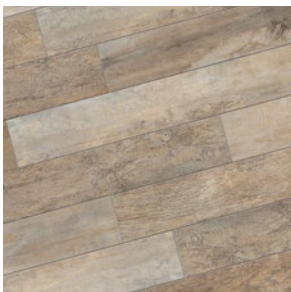

NOON

WOOD FINISH

THE WARMTH OF NATURAL WOOD WITH
THE ELEGANCE OF A GLOSSY FINISH

BELGARD
PAVES THE WAY[®]

NOON

WOOD FINISH

THE WARMTH OF NATURAL WOOD WITH THE ELEGANCE OF A GLOSSY FINISH

FEATURES & BENEFITS

- Incredibly high breakage loads, up to 3,000 pounds
- High density and ultra-low absorption rate creates a tight surface texture and fends off surface mold, moss, dirt and other types of stains
- Modular for faster installation,
- Unaffected by alkalis, acids, chemical agents, salt and other de-icing materials.
- Can be cleaned with normal household cleaners and even pressure washed with a low pressure washing device.*
- Structured top textures create non-slip surfaces.
- Freeze thaw resistant—100% frost-free and properties remain unaltered at temperatures ranging from -51.1° to + 60° C (-60°F to +140°F).

AVAILABLE COLORS

v4 DAYLIGHT
NN 01 ST

v4 EMBER
NN 02 ST

v3 HONEY
NN 03 ST

SHAPES & SIZES

8 X 48

12 X 48

UNICO