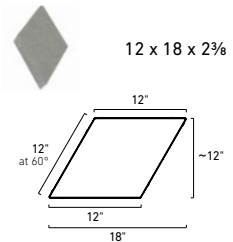

12" DIAMOND