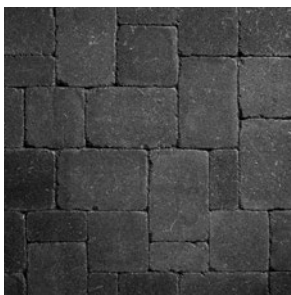

DUBLIN COBBLE[®]

MULTI-PIECE & CIRCLE

DISTRESSED SURFACE TEXTURE AND ANTIQUE EDGES CREATE AN ELEGANT TIME WORN LOOK.

DUBLIN COBBLE®

MULTI-PIECE & CIRCLE

DISTRESSED SURFACE TEXTURE AND ANTIQUE EDGES CREATE AN ELEGANT TIME WORN LOOK

✔ FEATURES & BENEFITS

- Gently distressed surfaces and antiqued edges
- Exceptional stability and durability
- Wide range of natural color blends
- Available in a variety of shapes and sizes

🔥 AVAILABLE COLORS

COTSWOLD MIST**

FOSSIL BEIGE

HARVEST BLEND

MIDNIGHT*

*Midnight only available in 6 x 9 accent
 **Cotswold Mist is available in 3-piece combo and 6 x 9 accent

📦 SHAPES & SIZES

3-PIECE | 60 MM

3 x 6 x 2 $\frac{3}{4}$