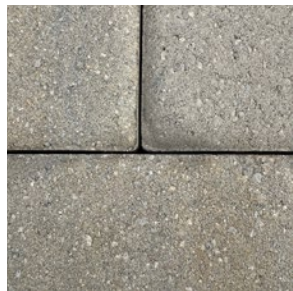

CAMBRIDGE COBBLE[®]

PAVER

PILLOW-TOP PAVER FOR A CLASSIC TAILORED LOOK

CAMBRIDGE COBBLE[®]

PAVER

PILLOW-TOP PAVER FOR A
CLASSIC TAILORED LOOK

✔ FEATURES & BENEFITS

- Clean lines and an architectural appearance
- Classic style perfectly suited for almost any aesthetic and application
- Gently rounded corners with smooth pillow-top surface

🔥 AVAILABLE COLORS

FOSSIL BEIGE

ONTARIO BLEND*

**Swatches represent product color only, not surface texture, dimension and/or shape.*

📦 SHAPES & SIZES

6 X 9

6 x 9 x 2 $\frac{3}{8}$

6 X 6