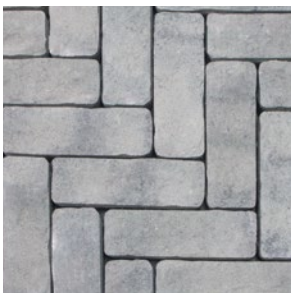

BROOKLYN™

PAVER

THE TIMELESS LOOK AND FEEL OF WEATHERED STONE

BELGARD
PAVES THE WAY™

BROOKLYN™

PAVER

THE TIMELESS LOOK AND FEEL OF WEATHERED STONE

✔ FEATURES & BENEFITS

🔥 AVAILABLE COLORS

T² CARMINE

T² MIDNIGHT

T² ROSEWOOD

T² SCANDINA GRAY

T²
T2 multiplies the enhancement of TextureGuard™ with the protection of TrueColor™ to offer the highest quality concrete paver available today.

📦 SHAPES & SIZES

PAVER | 60MM

3 x 9 x 2 3/4

BELGARD® | PAVES THE WAY

For more info, visit Belgard.com

GREAT LAKES
901 E. Troy Ave.
Indianapolis, IN 46203
Ph: 1-800-424-0190

© 2023 Oldcastle® APG, Inc., A CRH Company. All Rights Reserved.
Revised: 07/11/23 BEL22-412_NFD E