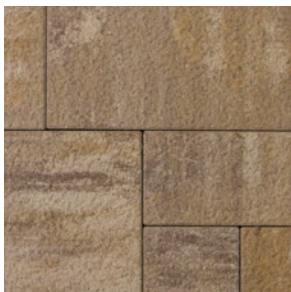

🔥 AVAILABLE COLORS

T² DANVILLE BEIGE