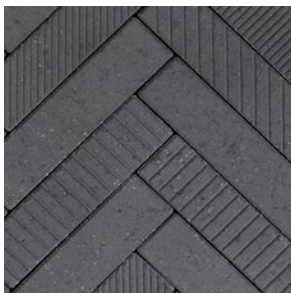

- Hand-tooled appearance
- 7 unique textures per pallet
- Ideal for patios, walkways and accents
- Contemporary twist for classic herringbone and basketweave designs
- Modular sizing pairs well with Dimensions™ and Origins™

🔥 AVAILABLE COLORS

CHARCOAL

SCANDINA GREY

📦 SHAPES & SIZES

PLANK

3 x 12 x 2³/₈
76 x 305 x 60mm

Various face styles sold on one pallet