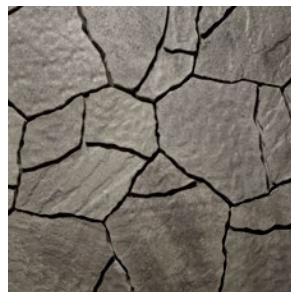

MEGA-ARBEL[®]

PATIO SLAB

IRREGULAR SHAPES AND TEXTURED SURFACE CREATE OUTDOOR SPACES THAT FLOW INTO THE SURROUNDING LANDSCAPE

MEGA-ARBEL®

PATIO SLAB

IRREGULAR SHAPES AND TEXTURED SURFACE CREATE OUTDOOR SPACES THAT FLOW INTO THE SURROUNDING LANDSCAPE

✔ FEATURES & BENEFITS

- Large, dramatic scale that mimics natural stone
- Features a range of natural colors and blends
- Irregular interlocking system that utilizes a no-repeat pattern

🔥 AVAILABLE COLORS

🔥 ASPEN BLEND

🔥 BRITTANY BEIGE

🔥 RIO

🧱 SHAPES & SIZES

PATIO SLAB | 60MM

15³/₈ x 21 x 3¹/₈

BELGARD® | PAVES THE WAY

For more info, visit Belgard.com