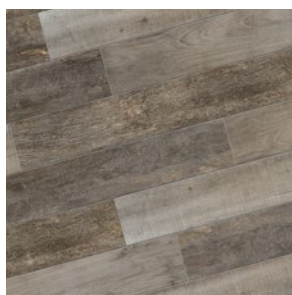

## WOOD FINISH

THE WARMTH OF NATURAL WOOD WITH THE ELEGANCE OF A GLOSSY FINISH

### AVAILABLE COLORS

**v4** DAYLIGHT  
NN 01 ST

**v4** EMBER  
NN 02 ST

**v3** HONEY  
NN 03 ST