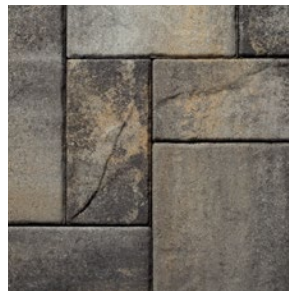

SILEX BLEND

📦 SHAPES & SIZES

3-PIECE MODULAR

15 x 7½ x 2¾

15 x 15 x 2¾

15 x 22½ x 2¾

BELGARD® | PAVES THE WAY

For more info, visit Belgard.com

ANCHOR
975 Burnt Tavern Road
Brick, NJ 08724
Ph: 1-800-682-5625

© 2023 Oldcastle® APG, Inc. A CRH Company. All Rights Reserved.
Revised: 07/02/23 BEL22-412_Anchor