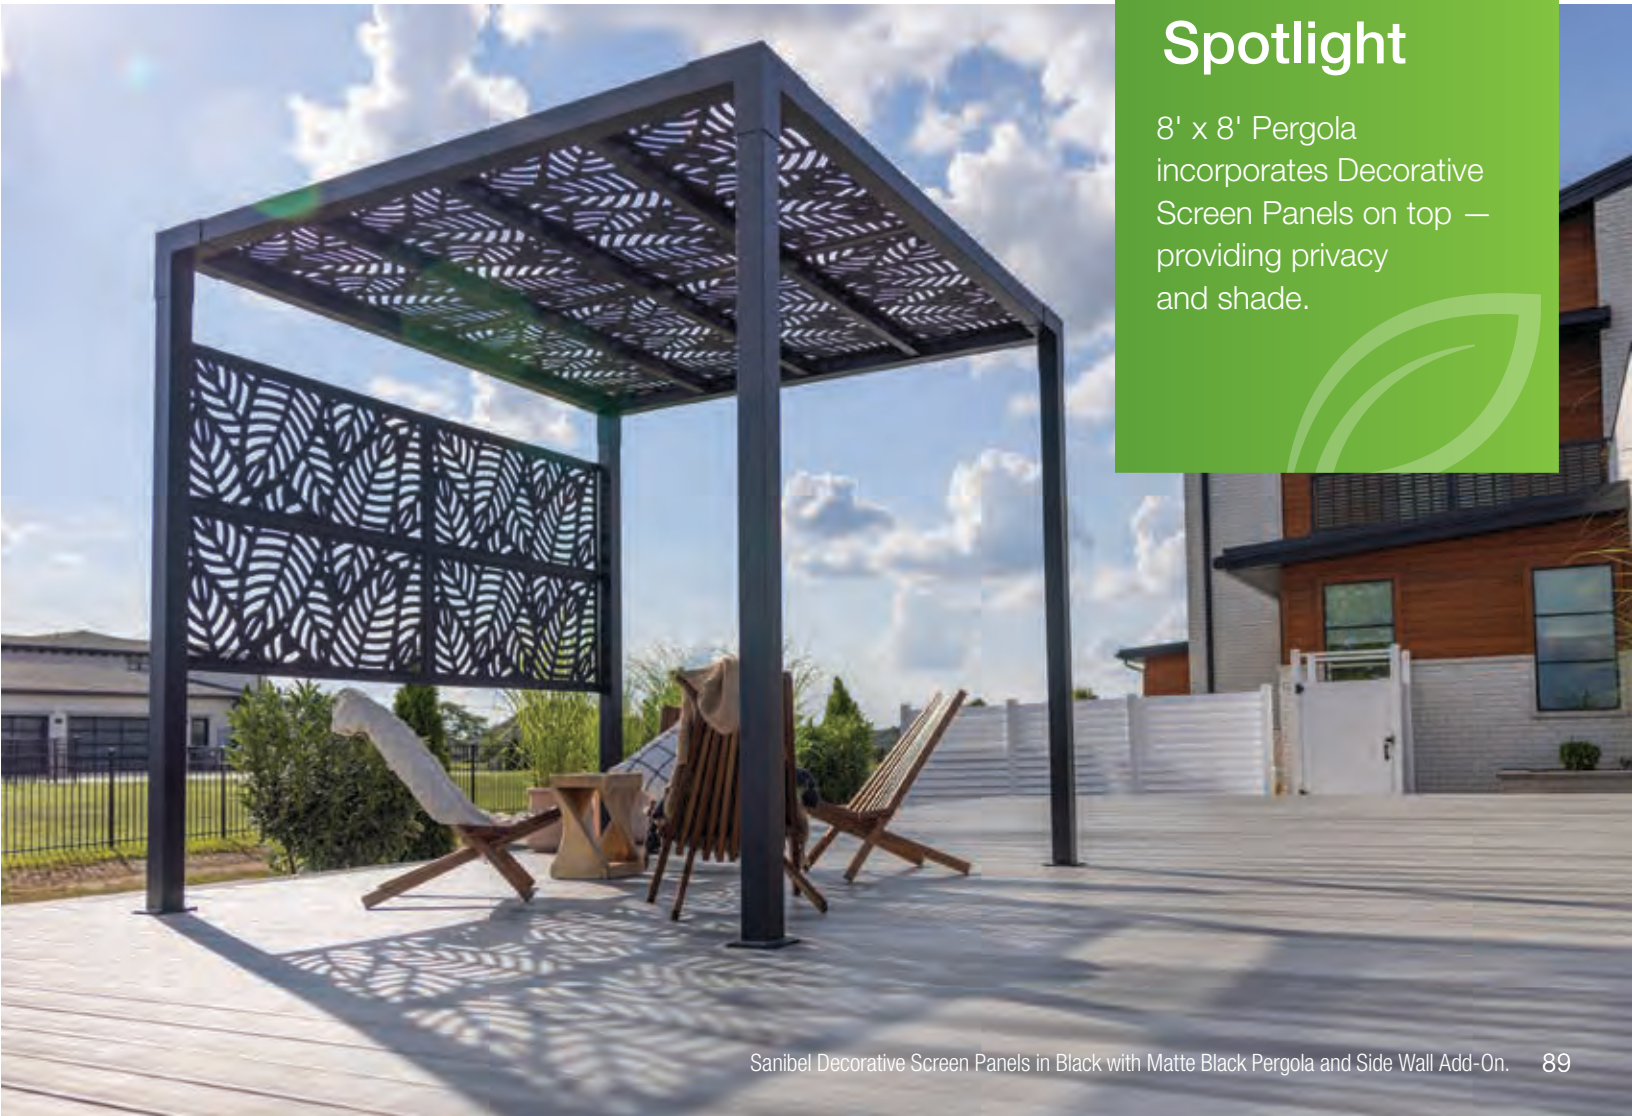

PRODUCT BENEFITS

- Low-maintenance, impact resistant material ensures stability in extreme climates
- Select designs feature a dimensional effect for added realism
- Made in the USA

HOMEOWNER BENEFITS

- Resists warping, rot, twisting, splitting, discoloration and scratching
- Can be used as decorative infill in select railing products
- Limited Lifetime Warranty

DESIGN VERSATILITY

- Available in 8 designs and 2 sizes
- Paintable
- Wide variety of color options

Product Spotlight

8' x 8' Pergola incorporates Decorative Screen Panels on top — providing privacy and shade.