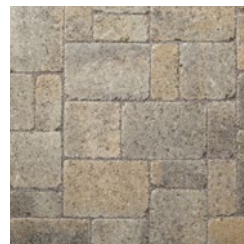

VICTORIAN

PROPOSITION 65 WARNING:

This product can expose you to chemicals including Crystalline Silica, which is known to the state of California to cause cancer, and Cadmium, which is known in the State of California to cause birth defects or other reproductive harm. For more information, go to www.P65Warnings.ca.gov.

PROPOSICIÓN 65 ADVERTENCIA:

Este producto puede exponerle a productos químicos incluyendo sílica cristalino, que el estado de California para causar cáncer, y Cadmio, que en el estado de California se sabe que causa defectos de nacimiento u otros daños reproductivos. Para más información, vaya a P65Warnings.ca.gov.

BELGARD® | PAVES THE WAY

For more info, visit Belgard.com

SIERRA STOCKTON
4202 Gibraltar Court
Stockton, CA 95206
Ph: 209-983-1609

© 2022 Oldcastle® APG, Inc., A CRH Company. All Rights Reserved.
Revised: 01/12/23 BEL22-412_Sierra S