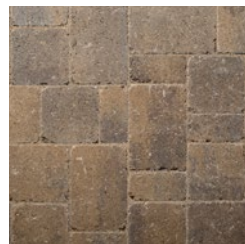

DUBLIN COBBLE®

MULTI-PIECE & CIRCLE

DISTRESSED SURFACE TEXTURE AND ANTIQUE EDGES CREATE AN ELEGANT TIME WORN LOOK

✔ FEATURES & BENEFITS

- Gently distressed surfaces and antiqued edges
- Exceptional stability and durability
- Wide range of natural color blends
- Available in a variety of shapes and sizes

📦 SHAPES & SIZES

3-PIECE | 60 MM

3 x 6 x 2 $\frac{3}{8}$

6 x 6 x 2 $\frac{3}{8}$

6 x 9 x 2 $\frac{3}{8}$

LARGE SQUARE | 60MM

9 x 9 x 2 $\frac{3}{8}$

CIRCLE KIT | 60MM

6 x Variable x 2 $\frac{3}{8}$

*Circle kit special order

🔥 AVAILABLE COLORS

TOSCANA

PROPOSITION 65 WARNING:

This product can expose you to chemicals including Crystalline Silica, which is known to the state of California to cause cancer, and Cadmium, which is known in the State of California to cause birth defects or other reproductive harm. For more information, go to www.P65Warnings.ca.gov.

PROPOSICIÓN 65 ADVERTENCIA:

Este producto puede exponerle a productos químicos incluyendo sílica cristalino, que el estado de California para causar cáncer, y Cadmio, que en el estado de California se sabe que causa defectos de nacimiento u otros daños reproductivos. Para más información, vaya a P65Warnings.ca.gov.

BELGARD® | PAVES THE WAY

For more info, visit Belgard.com

SIERRA STOCKTON
4202 Gibraltar Court
Stockton, CA 95206
Ph: 209-983-1609

© 2022 Oldcastle® APG, Inc., A CRH Company. All Rights Reserved.
Revised: 01/12/23 BEL22-412_Sierra S