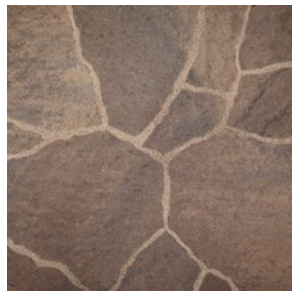

MEGA-ARBEL[®]

PATIO SLAB

IRREGULAR SHAPES AND TEXTURED SURFACE CREATE OUTDOOR SPACES THAT FLOW INTO THE SURROUNDING LANDSCAPE

MEGA-ARBEL®

PATIO SLAB

IRREGULAR SHAPES AND TEXTURED SURFACE CREATE OUTDOOR SPACES THAT FLOW INTO THE SURROUNDING LANDSCAPE

✔ FEATURES & BENEFITS

- Large, dramatic scale that mimics natural stone
- Features a range of natural colors and blends
- Irregular interlocking system that utilizes a no-repeat pattern

🔹 AVAILABLE COLORS

BELGIAN STONE

RIVER STREET

SMOKY MOUNTAIN

📦 SHAPES & SIZES

PATIO SLAB | 60MM

15 3/8 x 21 x 3 1/8

BELGARD® | PAVES THE WAY

For more info, visit Belgard.com