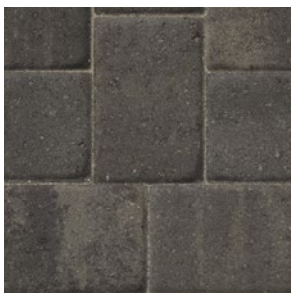

CAMBRIDGE COBBLE[®]

PAVER

PILLOW-TOP PAVER WITH A WIDE RANGE OF COLOR BLENDS

CAMBRIDGE COBBLE[®]

PAVER

PILLOW-TOP PAVER WITH A WIDE
RANGE OF COLOR BLENDS

✔ FEATURES & BENEFITS

- Clean lines and an architectural appearance
- Classic style perfectly suited for almost any aesthetic and application
- Gently rounded corners with smooth pillow-top surface
- Multi-piece system with accent options available on separate pallet

🔥 AVAILABLE COLORS

ARCTIC

APPALACHIAN

AVONDALE

COBBLE BLEND

SAVANNAH

📦 SHAPES & SIZES

2-PIECE

6 x 6 x 2 $\frac{3}{8}$ "

6 x 9 x 2 $\frac{3}{8}$ "

6 X 9 ACCENT

6 x 9 x 2 $\frac{3}{8}$ "

BELGARD[®] PAVES
THE WAY

For more info, visit Belgard.com

ADAMS
BELGARD SALES & RESOURCE CENTER

625 Griffith Road, Ste. 115
Charlotte, NC 28217
Ph: 1-800-545-5080