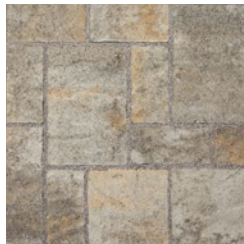

URBANA[®] STONE

PAVER

CHISELED TEXTURES AND CONTOURS RECALL THE LOOK
AND FEEL OF VINTAGE CUT STONE

BELGARD
PAVES THE WAY[™]

URBANA[®] STONE

PAVER

CHISELED TEXTURES AND
CONTOURS RECALL THE LOOK
AND FEEL OF VINTAGE CUT STONE

☑ FEATURES & BENEFITS

- Clean cut stone texture with a natural appearance
- Three piece modular system for maximum versatility
- Optional large square for an accent feature
- Can be installed as a permeable paving system for residential and non-vehicular applications with proper open-graded aggregate bedding, base and joint material

🔹 AVAILABLE COLORS

TOSCANA

VICTORIAN

PROPOSITION 65 WARNING:

This product can expose you to chemicals including Crystalline Silica, which is known to the state of California to cause cancer, and Cadmium, which is known in the State of California to cause birth defects or other reproductive harm. For more information, go to www.P65Warnings.ca.gov.