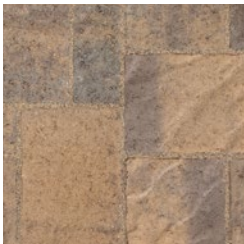

URBANA[®] STONE

PAVER

CHISELED TEXTURES AND CONTOURS RECALL THE LOOK
AND FEEL OF VINTAGE CUT STONE

BELGARD
PAVES THE WAY[™]

URBANA[®] STONE

PAVER

CHISELED TEXTURES AND
CONTOURS RECALL THE LOOK
AND FEEL OF VINTAGE CUT STONE

☑ FEATURES & BENEFITS

- Clean cut stone texture with a natural appearance
- Three piece modular system for maximum versatility
- Optional large square for an accent feature
- Can be installed as a permeable paving system for residential and non-vehicular applications with proper open-graded aggregate bedding, base and joint material

🔹 AVAILABLE COLORS

TOSCANA

VICTORIAN

PROPOSITION 65 WARNING:

This product can expose you to chemicals including Crystalline Silica, which is known to the state of California to cause cancer, and Cadmium, which is known in the State of California to cause birth defects or other reproductive harm. For more information, go to www.P65Warnings.ca.gov.