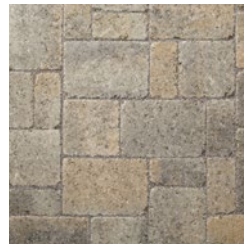

# DUBLIN COBBLE<sup>®</sup>

*MULTI-PIECE & CIRCLE*

DISTRESSED SURFACE TEXTURE AND ANTIQUE EDGES CREATE AN ELEGANT TIME WORN LOOK.

# DUBLIN COBBLE®

MULTI-PIECE & CIRCLE

DISTRESSED SURFACE TEXTURE  
AND ANTIQUE EDGES CREATE AN  
ELEGANT TIME WORN LOOK

## 💧 AVAILABLE COLORS

BELLA

MONTECITO

TOSCANA

VICTORIAN