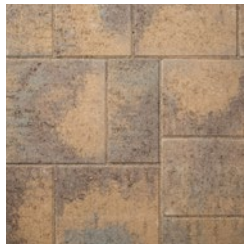

## PAVER

CRISP, CLEAN LINES AND A SMOOTH, LINEAR SURFACE CREATE A CONTEMPORARY FEEL

### 🔥 AVAILABLE COLORS

AUTUMN

BELLA

MONTECITO

RIO

SANTA MONICA

TOSCANA

VICTORIAN