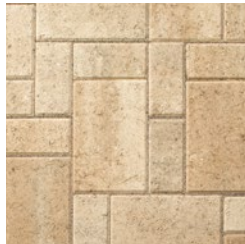

# CATALINA GRANA<sup>®</sup>

PAVER

CRISP, CLEAN LINES AND A SMOOTH, LINEAR SURFACE  
CREATE A CONTEMPORARY FEEL

**BELGARD**  
PAVES THE WAY<sup>™</sup>

### 🔥 AVAILABLE COLORS

AUTUMN

BELLA

MONTECITO

RIO

SANTA MONICA

TOSCANA

VICTORIAN