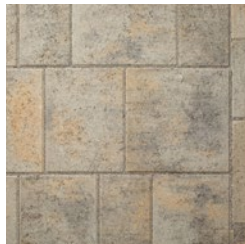

# CATALINA GRANA<sup>®</sup>

PAVER

CRISP, CLEAN LINES AND A SMOOTH, LINEAR SURFACE  
CREATE A CONTEMPORARY FEEL

**BELGARD**  
PAVES THE WAY<sup>™</sup>

### 🔥 AVAILABLE COLORS

AUTUMN

BELLA

MONTECITO

RIO

SANTA MONICA

TOSCANA

VICTORIAN