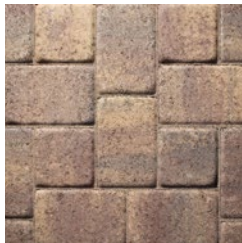

CAMBRIDGE COBBLE[®]

PAVER

PILLOW-TOP PAVER WITH A WIDE RANGE OF COLOR BLENDS

CAMBRIDGE COBBLE®

PAVER

PILLOW-TOP PAVER WITH A WIDE RANGE OF COLOR BLENDS

☑ FEATURES & BENEFITS

- Clean lines and an architectural appearance
- Classic style perfectly suited for almost any aesthetic and application
- Gently rounded corners with smooth pillow-top surface
- Multi-piece system with accent options available on separate pallet

🔥 AVAILABLE COLORS

BELLA

AUTUMN*

RIO*

SANTA MONICA*

TOSCANA**

VICTORIAN**

GRAPHITE**