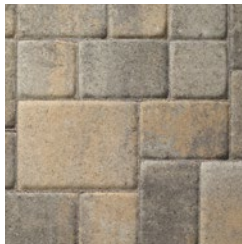

CAMBRIDGE COBBLE[®]

PAVER

PILLOW-TOP PAVER WITH A WIDE RANGE OF COLOR BLENDS

CAMBRIDGE COBBLE®

PAVER

PILLOW-TOP PAVER WITH A WIDE RANGE OF COLOR BLENDS

☑ FEATURES & BENEFITS

- Clean lines and an architectural appearance
- Classic style perfectly suited for almost any aesthetic and application
- Gently rounded corners with smooth pillow-top surface
- Multi-piece system with accent options available on separate pallet

🔥 AVAILABLE COLORS

BELLA

AUTUMN*

RIO*

SANTA MONICA*

TOSCANA**

VICTORIAN**

GRAPHITE**