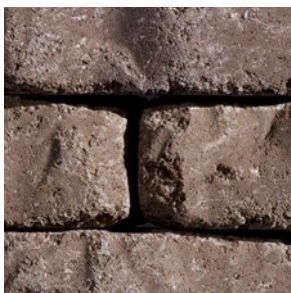

EARTH BLEND