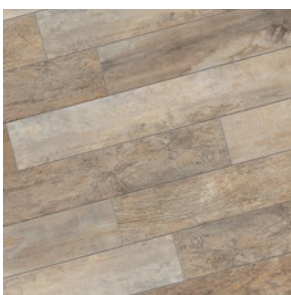

NOON

WOOD FINISH

THE WARMTH OF NATURAL WOOD WITH
THE ELEGANCE OF A GLOSSY FINISH

NOON

WOOD FINISH

THE WARMTH OF NATURAL WOOD WITH THE ELEGANCE OF A GLOSSY FINISH

✔ FEATURES & BENEFITS

- Incredibly high breakage loads, up to 3,000 pounds
- High density and ultra-low absorption rate creates a tight surface texture and fends off surface mold, moss, dirt and other types of stains
- Modular for faster installation,
- Unaffected by alkalis, acids, chemical agents, salt and other de-icing materials.
- Can be cleaned with normal household cleaners and even pressure washed with a low pressure washing device.*
- Structured top textures create non-slip surfaces.
- Freeze thaw resistant—100% frost-free and properties remain unaltered at temperatures ranging from -51.1° to + 60° C (-60°F to +140°F).

🔹 AVAILABLE COLORS

v4 DAYLIGHT
NN 01 ST

v4 EMBER
NN 02 ST

v3 HONEY
NN 03 ST

📦 SHAPES & SIZES

12 X 48

8 X 48

BELGARD® PAVES THE WAY