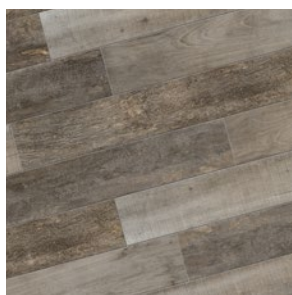

NOON

WOOD FINISH

THE WARMTH OF NATURAL WOOD WITH
THE ELEGANCE OF A GLOSSY FINISH

NOON

WOOD FINISH

THE WARMTH OF NATURAL WOOD WITH THE ELEGANCE OF A GLOSSY FINISH

✔ FEATURES & BENEFITS

- Incredibly high breakage loads, up to 3,000 pounds
- High density and ultra-low absorption rate creates a tight surface texture and fends off surface mold, moss, dirt and other types of stains
- Modular for faster installation,
- Unaffected by alkalis, acids, chemical agents, salt and other de-icing materials.
- Can be cleaned with normal household cleaners and even pressure washed with a low pressure washing device.*
- Structured top textures create non-slip surfaces.
- Freeze thaw resistant—100% frost-free and properties remain unaltered at temperatures ranging from -51.1° to + 60° C (-60°F to +140°F).

🔹 AVAILABLE COLORS

v4 DAYLIGHT
NN 01 ST

v4 EMBER
NN 02 ST

v3 HONEY
NN 03 ST

📦 SHAPES & SIZES

12 X 48

8 X 48

BELGARD® PAVES THE WAY