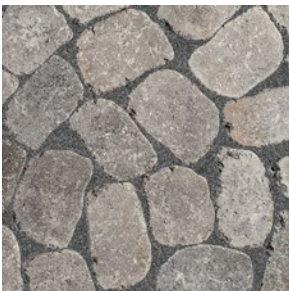

BELGIAN COBBLE[®]

PAVER

MULTI-PIECE SYSTEM THAT EMULATES THE NATURAL
LOOK OF RIVER STONE

BELGARD
PAVES THE WAY[™]

BELGIAN COBBLE®

PAVER

MULTI-PIECE SYSTEM THAT EMULATES THE NATURAL LOOK OF RIVER STONE

✔ FEATURES & BENEFITS

- Seven unique shapes create a random pattern
- Installed as a standard system
- Larger joints between pavers allow Belgian Cobble to be installed as a permeable paver option with site-specific engineering and proper base, bedding and joint aggregate material
- Can also be used for accents or borders
- The use of Techniseal's polymeric jointing sand is recommended for non-permeable or permeable applications.

🔹 AVAILABLE COLORS

GRAY

SLATE

📦 SHAPES & SIZES

7-PIECE | 60MM *Shown as a grouping*

Variable x 2%

BELGARD® | PAVES THE WAY

For more info, visit Belgard.com