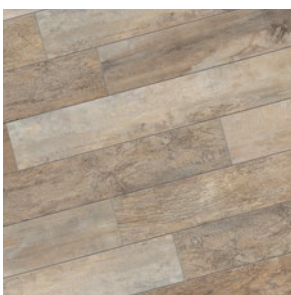

🔥 AVAILABLE COLORS

v4 DAYLIGHT
NN 01 ST