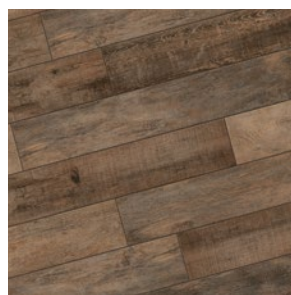

🔥 AVAILABLE COLORS

v4 DAYLIGHT
NN 01 ST

v4 EMBER
NN 02 ST

v3 HONEY
NN 03 ST

📦 SHAPES & SIZES

12 X 48

8 X 48

8 x 48 available in Crofton, 12 x 48 available in Richmond