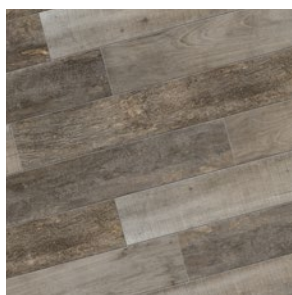

v4 EMBER
NN 02 ST