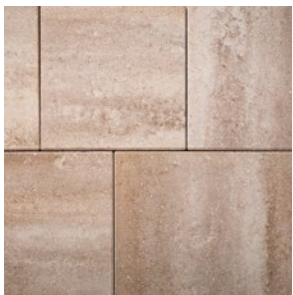

## PAVER

CONTEMPORARY PLANK SHAPES, SMOOTH TEXTURE AND CRISP EDGES FOR AN ARRAY OF LINEAR DESIGN OPTIONS

### 🔥 AVAILABLE COLORS

AMARETTO

NAPOLI

RIO

SLATE

TITANIUM