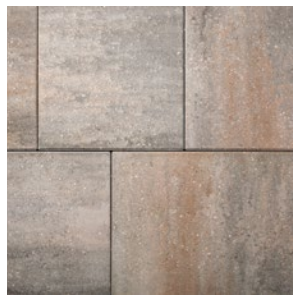

## PAVER

CONTEMPORARY PLANK SHAPES, SMOOTH TEXTURE AND CRISP EDGES FOR AN ARRAY OF LINEAR DESIGN OPTIONS

### 🔥 AVAILABLE COLORS

AMARETTO

NAPOLI

RIO

SLATE

TITANIUM