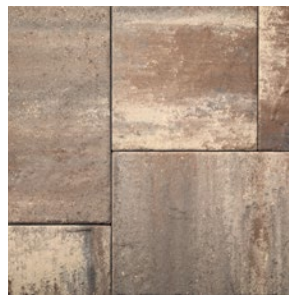

LAFITT® RUSTIC

SLAB

FEATURES THE LOOK AND TEXTURE OF CUT SLATE
COMBINED WITH LASTING STRENGTH

BELGARD
PAVES THE WAY™

LAFITT[®] RUSTIC

SLAB

FEATURES THE LOOK AND TEXTURE OF CUT SLATE COMBINED WITH LASTING STRENGTH

🕒 FEATURES & BENEFITS

- 3-piece modular system for easy installation
- Timeless look of cut stone
- Alternative to dimensional stone - natural slate-like texture
- Ideal for patio and walkway use

🔥 AVAILABLE COLORS

AMARETTO

NAPOLI

RIO

SLATE

TITANIUM

📦 SHAPES & SIZES

3-PIECE MODULAR

15 x 7 1/2 x 2 3/8