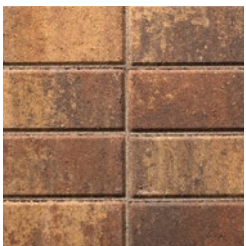

HOLLAND STONE

PAVER

A PROVERBIAL CLASSIC FOR EASY INSTALLATION
AND TIMELESS DESIGNS

HOLLAND STONE

PAVER

A PROVERBIAL CLASSIC
FOR EASY INSTALLATION
AND TIMELESS DESIGNS

🕒 FEATURES & BENEFITS

- 1 size ideal for inlays, borders and as a stand alone
- Ideal for both residential and commercial applications
- Comprehensive library of installation patterns

🔥 AVAILABLE COLORS

ADOBE

AMARETTO

BROWN-CHESTNUT

CHARCOAL

HARVEST BLEND

KNIGHTSBRIDGE

NAPOLI

RIO

SLATE

TITANIUM

📦 SHAPES & SIZES

4 X 8 | 30MM TILE

4 x 8 x 1³/₁₆

4 X 8 | 60MM

4 x 8 x 2³/₈