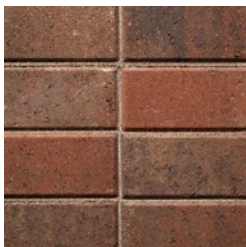

HOLLAND STONE

PAVER

A PROVERBIAL CLASSIC FOR EASY INSTALLATION
AND TIMELESS DESIGNS

HOLLAND STONE

PAVER

A PROVERBIAL CLASSIC
FOR EASY INSTALLATION
AND TIMELESS DESIGNS

🕒 FEATURES & BENEFITS

- 1 size ideal for inlays, borders and as a stand alone
- Ideal for both residential and commercial applications
- Comprehensive library of installation patterns

🔥 AVAILABLE COLORS

ADOBE

AMARETTO

BROWN-CHESTNUT

CHARCOAL

HARVEST BLEND

KNIGHTSBRIDGE

NAPOLI

RIO

SLATE

TITANIUM

📦 SHAPES & SIZES

4 X 8 | 30MM TILE

4 x 8 x 1³/₁₆

4 X 8 | 60MM

4 x 8 x 2³/₈