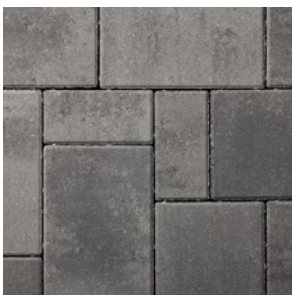

CATALINA GRANA®

PAVER

CRISP, CLEAN LINES AND A SMOOTH, LINEAR SURFACE CREATE A CONTEMPORARY FEEL

🔗 FEATURES & BENEFITS

- 3-piece system for flexibility and ease of installation
- Smooth linear surface
- ADA Compliant
- Multiple laying patterns
- Ideal for residential driveways, patios, pool decks and walkways

🧱 SHAPES & SIZES

3-PIECE | 30MM

4 x 8 x 1³/₁₆

8 x 8 x 1³/₁₆

8 x 12 x 1³/₁₆

3-PIECE | 60MM

4 x 8 x 2³/₈

8 x 8 x 2³/₈

8 x 12 x 2³/₈

3-PIECE | 80MM

4 x 8 x 3¹/₈

8 x 8 x 3¹/₈

8 x 12 x 3¹/₈

🔥 AVAILABLE COLORS

SLATE

Scan here for more product info on Belgard.com

BELGARD® | PAVES THE WAY

For more info, visit Belgard.com

COASTAL
4630 Woodland Corporate Blvd.
Tampa, FL 33614
Ph: 813-783-1970

© 2022 Oldcastle® APG, Inc., A CRH Company. All Rights Reserved.
Revised: 03/21/23 BEL22-412_Coastal